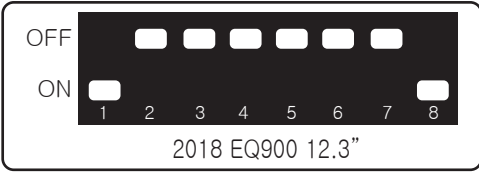

1) 적용차종 : 2018 EQ900 12.3"

2) DIP S/W 설정방법 : [(ON)-Down 0 : ↓ off on / (OFF)-Up 1 : ↑ off on]

DIP_SW1 : Navigation On/Off
 DIP_SW2,3,5,6,7 : X
 DIP_SW4 : 후방 카메라 On/Off
 DIP_SW8 : On

3) 화면전환 방법

4) PIP 화면전환 방법