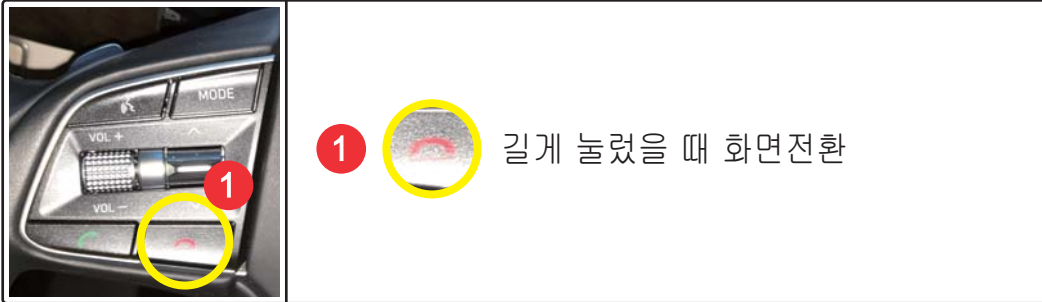

1) 적용차종 : 2018 EQ900 12.3"

2) DIP S/W 설정방법 : [(ON)-Down 0 : ↓ off on / (OFF)-Up 1 : ↑ off on]

DIP_SW1 : Navigation On/Off
 DIP_SW2,3,5,6,7 : X
 DIP_SW4 : 후방 카메라 On/Off
 DIP_SW8 : On

3) 화면전환 방법

4) PIP 화면전환 방법