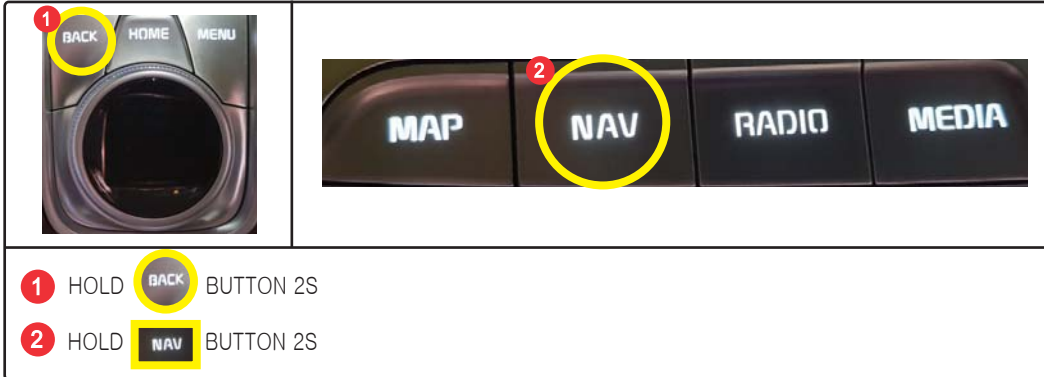

1) COMPATIBLE WITH : 2018 K900 12.3", 2019 G80 9.2", 2019 G90 12.3"

2) DIP S/W SETTING : [(ON)-Down 0 : ↓ off on / (OFF)-Up 1 : ↑ off on]

DIP_SW1 : Navigation On/Off
 DIP_SW2,3,5,6,7 : X
 DIP_SW4 : AFTERMARKET REAR On/Off
 DIP_SW8 : On

3) MODE SWITCH

4) PIP MODE SWITCH

4 HOLD TO 12 O'CLOCK DIRECTION

5) LVDS IN/OUT(K9) INSTALLATION

1) LVDS IN/OUT(G80,G90) INSTALLATION

2) MODE SWITCH

HOLD REJECT BUTTON 2S

HOLD MAP BUTTON 2S