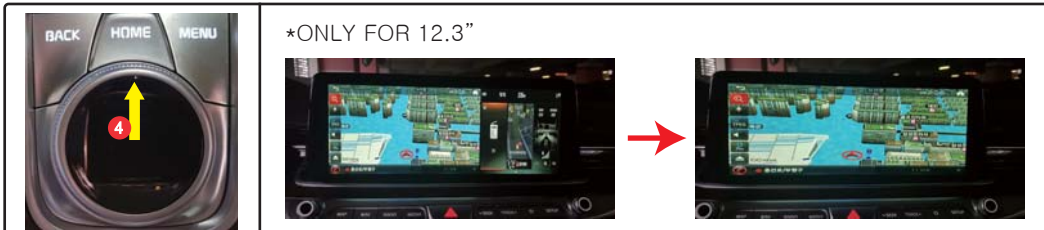

1) COMPATIBLE WITH : 2018 K900 12.3", 2019 G80 9.2", 2019 G90 12.3"

2) DIP S/W SETTING : [(ON)-Down 0 : ↓ off on / (OFF)-Up 1 : ↑ off on]

DIP_SW1 : Navigation On/Off
 DIP_SW2,3,5,6,7 : X
 DIP_SW4 : AFTERMARKET REAR On/Off
 DIP_SW8 : On

3) MODE SWITCH

4) PIP MODE SWITCH

4 HOLD TO 12 O'CLOCK DIRECTION

5) LVDS IN/OUT(K9) INSTALLATION

1) LVDS IN/OUT(G80,G90) INSTALLATION

2) MODE SWITCH

HOLD REJECT BUTTON 2S

HOLD MAP BUTTON 2S