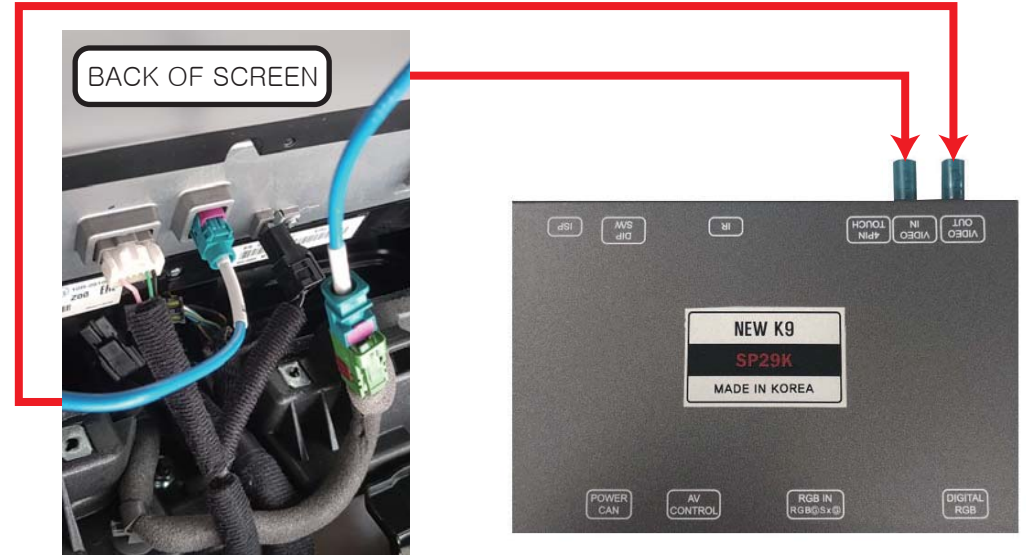

3) MODE SWITCH

4) PIP MODE SWITCH

4 HOLD TO 12 O'CLOCK DIRECTION

5) LVDS IN/OUT(K9) INSTALLATION

1) LVDS IN/OUT(G80,G90) INSTALLATION

2) MODE SWITCH

HOLD REJECT BUTTON 2S

HOLD MAP BUTTON 2S