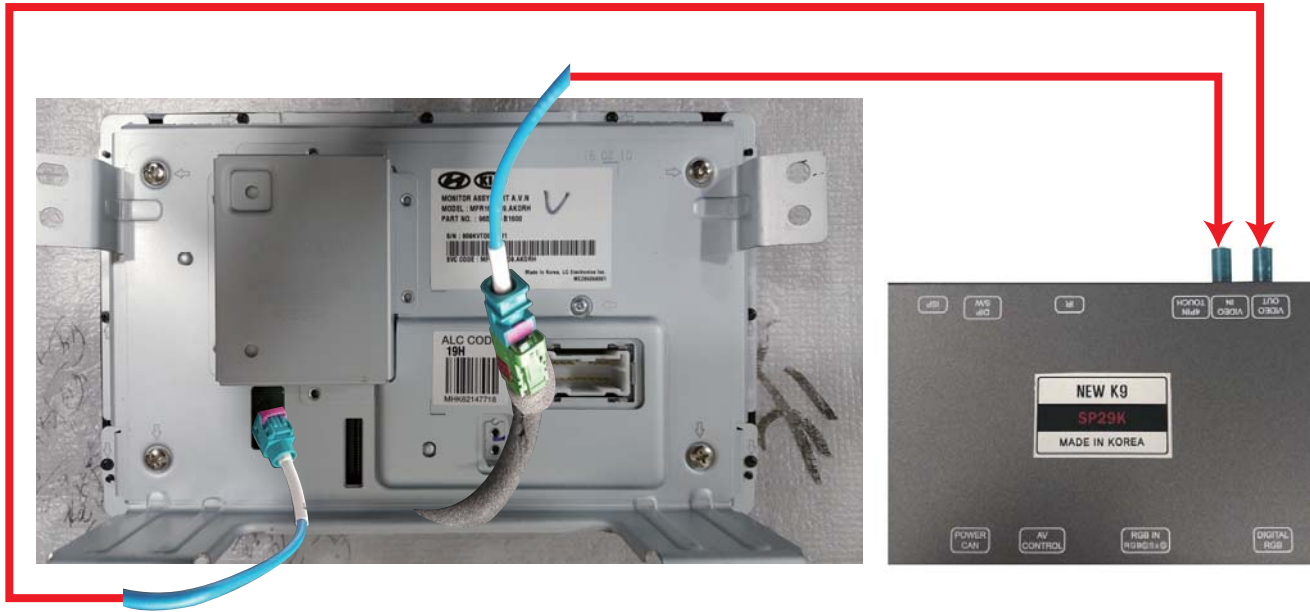

3) MODE SWITCH

4) PIP MODE SWITCH

4 HOLD TO 12 O'CLOCK DIRECTION

5) LVDS IN/OUT(K9) INSTALLATION

1) LVDS IN/OUT(G80,G90) INSTALLATION

2) MODE SWITCH

HOLD REJECT BUTTON 2S

HOLD MAP BUTTON 2S