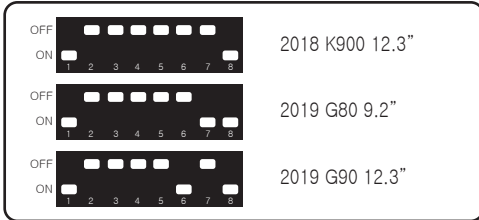

1) COMPATIBLE WITH : 2018 K900 12.3", 2019 G80 9.2", 2019 G90 12.3"

2) DIP S/W SETTING : [(ON)-Down 0 : ↓ off on / (OFF)-Up 1 : ↑ off on]

DIP_SW1 : Navigation On/Off
 DIP_SW2,3,5,6,7 : X
 DIP_SW4 : AFTERMARKET REAR On/Off
 DIP_SW8 : On