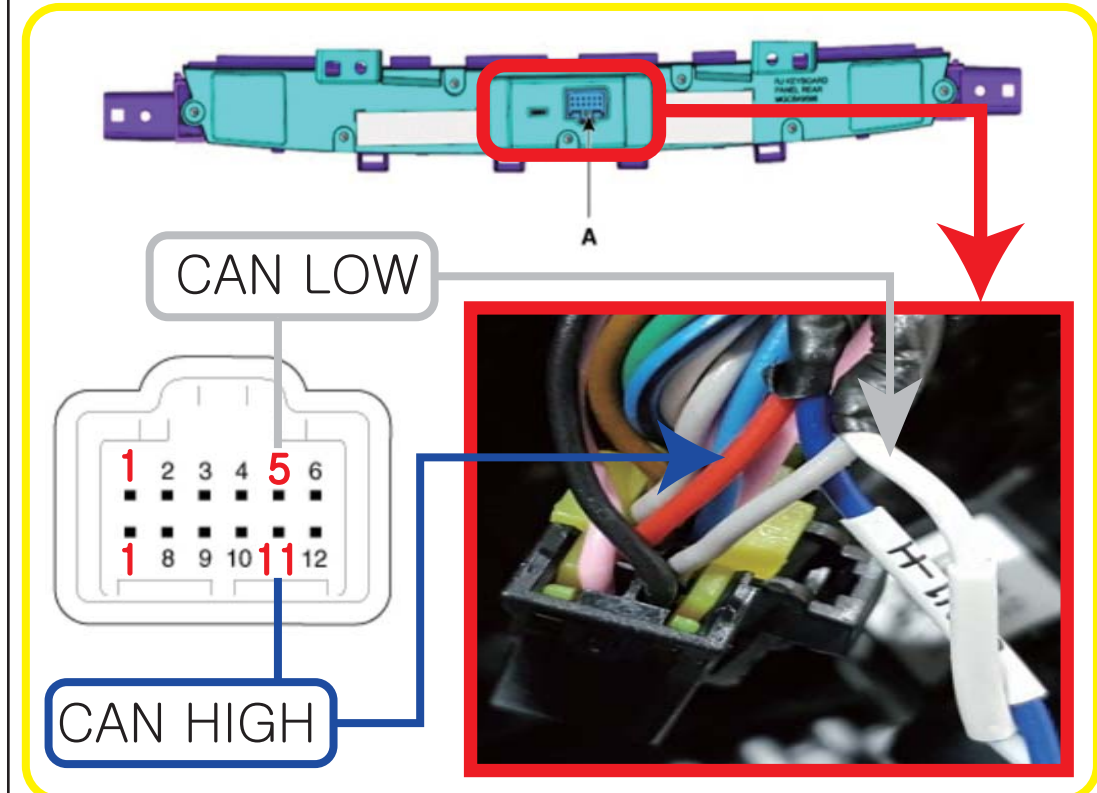

1) COMPATIBLE WITH : 2018 K900 12.3", 2019 G80 9.2", 2019 G90 12.3"

2) DIP S/W SETTING : [(ON)-Down 0 : ↓ off on / (OFF)-Up 1 : ↑ off on]

DIP_SW1 : Navigation On/Off
 DIP_SW2,3,5,6,7 : X
 DIP_SW4 : AFTERMARKET REAR On/Off
 DIP_SW8 : On

3) MODE SWITCH

4) PIP MODE SWITCH

4 HOLD TO 12 O'CLOCK DIRECTION

5) LVDS IN/OUT(K9) INSTALLATION

1) LVDS IN/OUT(G80,G90) INSTALLATION

2) MODE SWITCH

HOLD REJECT BUTTON 2S

HOLD MAP BUTTON 2S