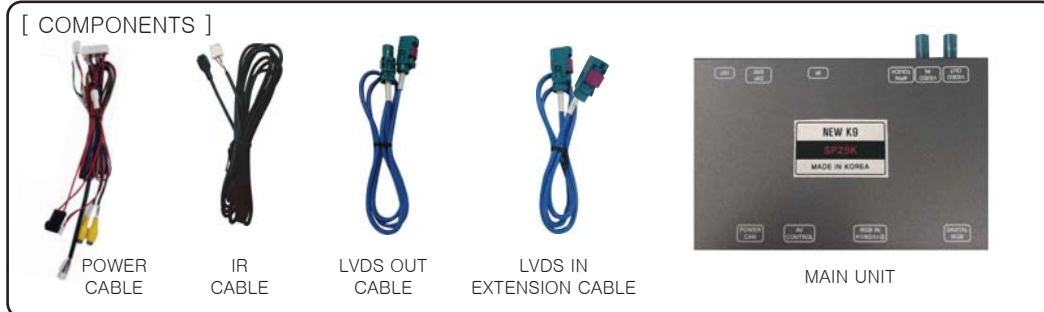

1) COMPATIBLE WITH : 2018 K900 12.3", 2019 G80 9.2", 2019 G90 12.3"

2) DIP S/W SETTING : [(ON)-Down 0 : ↓ off on / (OFF)-Up 1 : ↑ off on]

DIP_SW1 : Navigation On/Off
 DIP_SW2,3,5,6,7 : X
 DIP_SW4 : AFTERMARKET REAR On/Off
 DIP_SW8 : On

3) MODE SWITCH

4) PIP MODE SWITCH

4 HOLD TO 12 O'CLOCK DIRECTION

5) LVDS IN/OUT(K9) INSTALLATION

1) LVDS IN/OUT(G80,G90) INSTALLATION

2) MODE SWITCH

HOLD REJECT BUTTON 2S

HOLD MAP BUTTON 2S