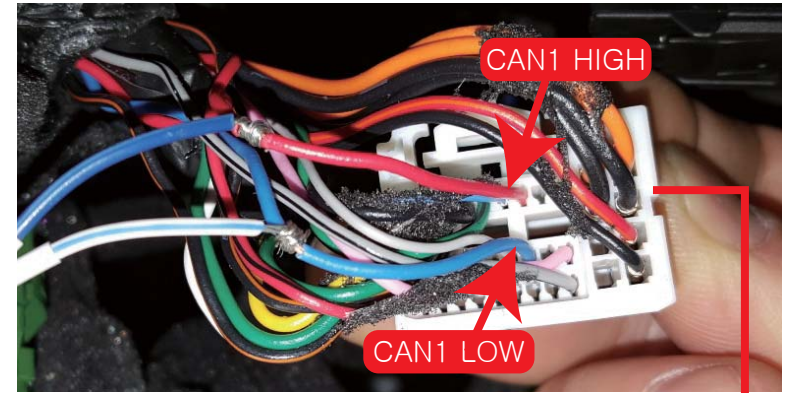

1) COMPATIBLE WITH : 2018 K900 12.3", 2019 G80 9.2", 2019 G90 12.3"

2) DIP S/W SETTING : [(ON)-Down 0 : ↓ off on / (OFF)-Up 1 : ↑ off on]

DIP_SW1 : Navigation On/Off
 DIP_SW2,3,5,6,7 : X
 DIP_SW4 : AFTERMARKET REAR On/Off
 DIP_SW8 : On

3) MODE SWITCH

4) PIP MODE SWITCH

4 HOLD TO 12 O'CLOCK DIRECTION

5) LVDS IN/OUT(K9) INSTALLATION

1) LVDS IN/OUT(G80,G90) INSTALLATION

2) MODE SWITCH

HOLD REJECT BUTTON 2S

HOLD MAP BUTTON 2S