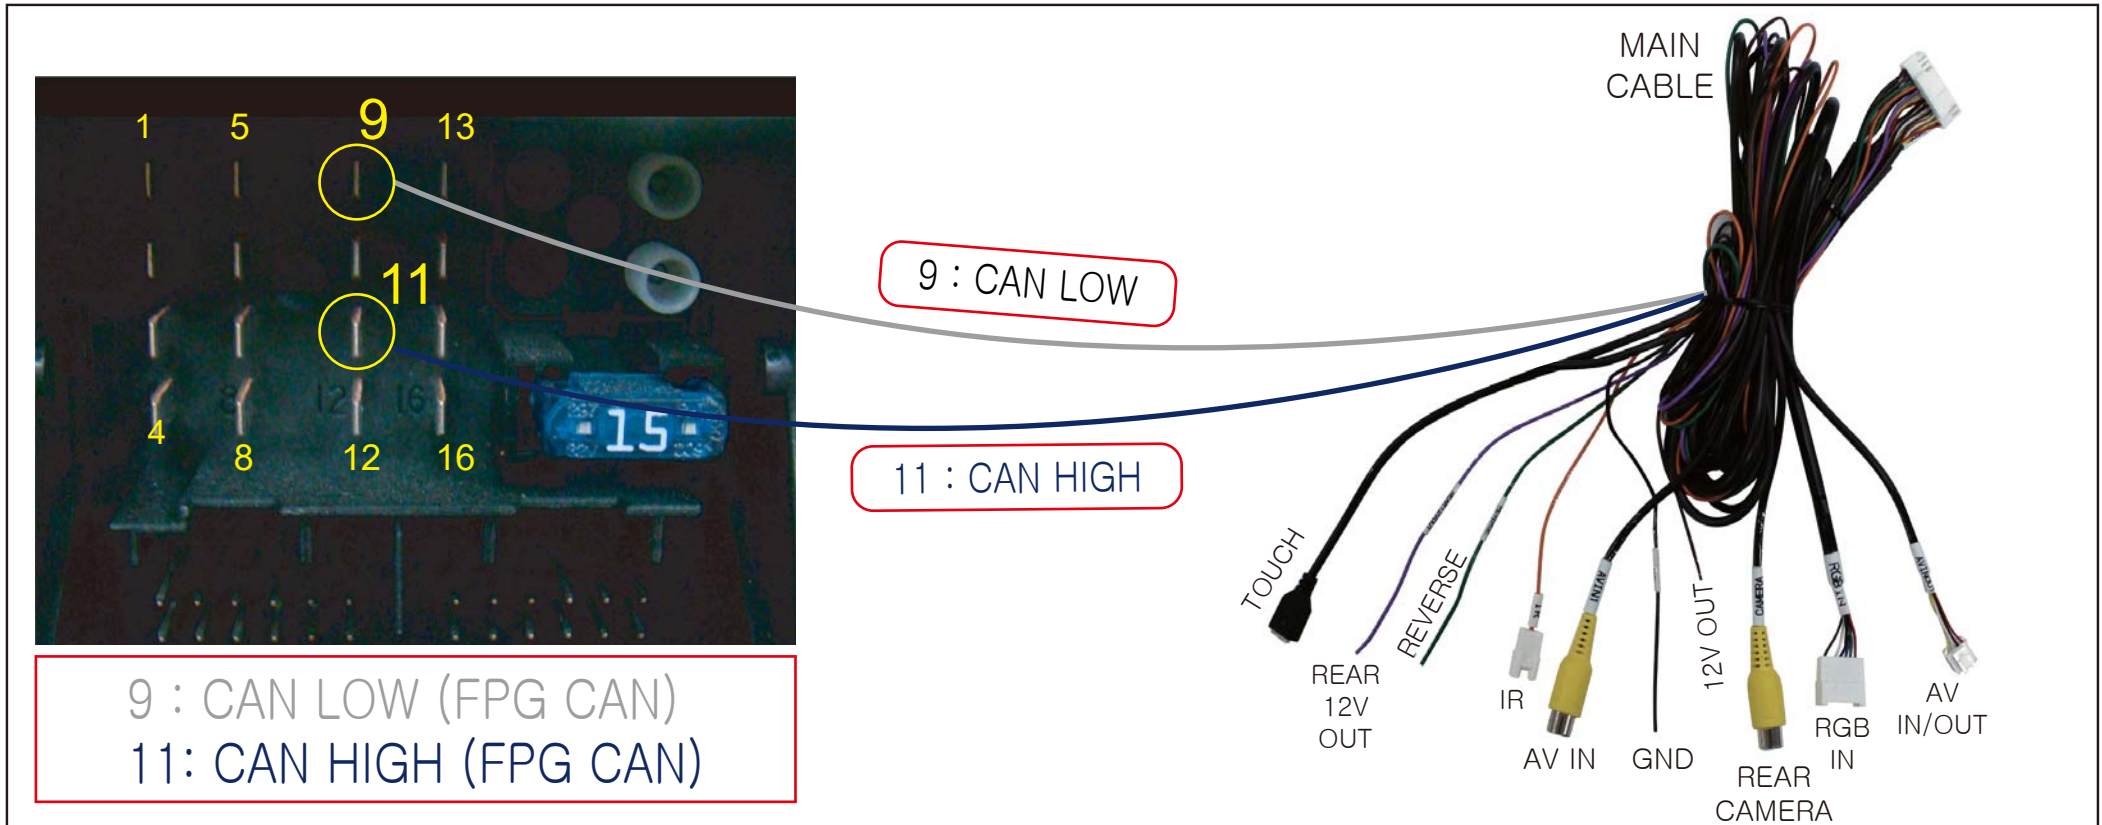

HOW TO CONNECT THE CAN