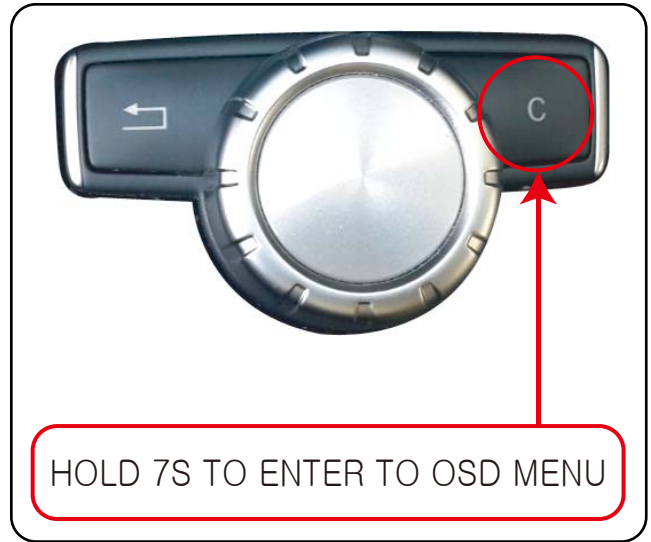

■ CONNECTION(CLA, A-CLASS) – ACCESSORY OPTION

HOW TO CONNECT THE CAN

How to switch the screen

- 1 PRESS  FOR 2S WILL SWITCH SCREEN
- 2 PRESS  FOR 2S WILL SWITCH SCREEN

1, 2 It will switch the screen when you press  2 seconds.
 (Original-NAV1-AV1-AV2-AV3-MIRRORING)