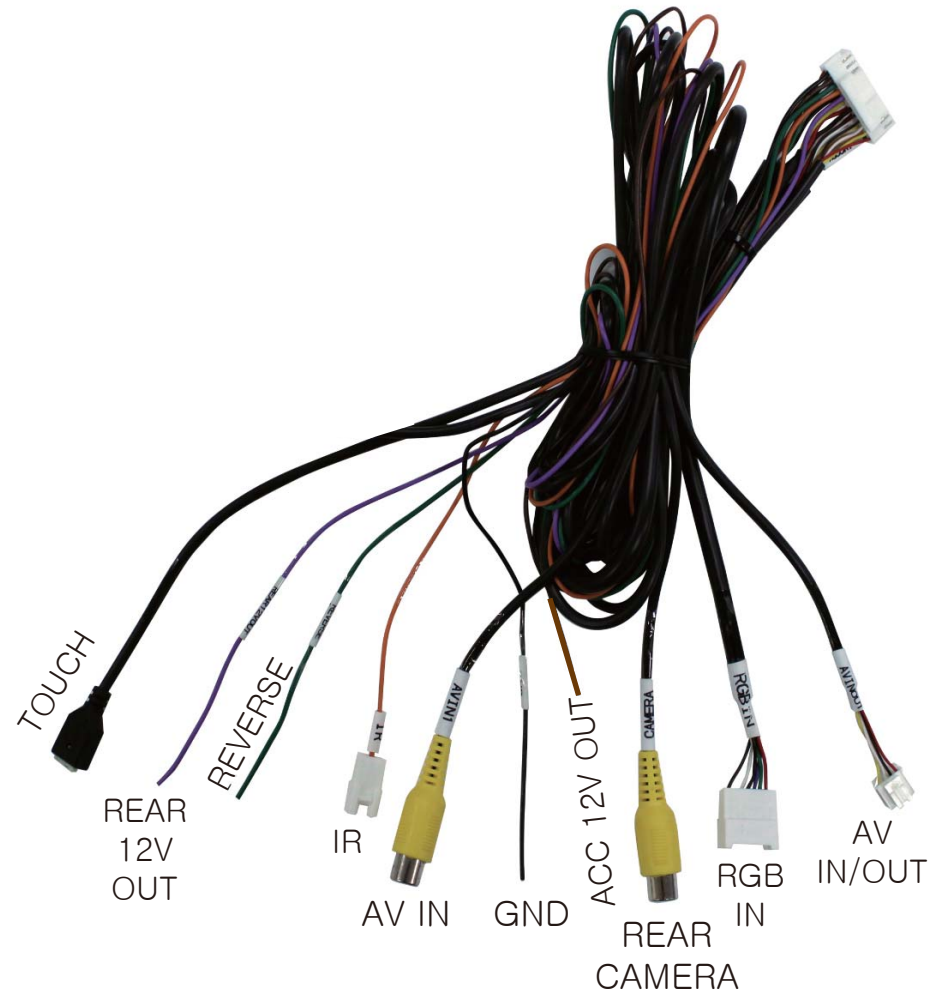

COMPONENTS

<p>1 MAIN UNIT</p> 	<p>2 POWER CABLE</p> 	<p>3 DIGITAL RGB GENDER</p> 	
<p>4 ORIGINAL POWER EXTENTION GENDER</p> 	<p>5 SCREW COVER(2EA)</p> 	<p>6 ORIGINAL LVDS EXTENTION CABLE</p> 	<p>7 RGB CABLE</p> 
<p>8 4PIN FILM</p> 	<p>9 REMOTE CONTROL</p> 	<p>10 AV IN/OUT CABLE</p>  <p>※ OPTION ※</p>	<p>11 AV GENDER BOARD</p>  <p>※ OPTION ※</p>
<p>12 HDMI CABLE</p>  <p>※ OPTION ※</p>			

USE LVDS 10PIN MONITOR

■ SM60B SPEC

1. INPUT SPEC

- 1 x Analog RGB Input(GPS system output)
- 1 x Digital RGB Input(GPS system output)
- 1 x CVBS(rear camera)
- 1 x CVBS(front camera or A/V)
- 3 x A/V Input(Option)

2. OUTPUT SPEC

- 1 x CVBS
- 1 x Audio L/R

3. POWER SPEC

Input power : 8VDC ~ 24VDC
Consumption : 5WATT

4. POWER 20pin

DIP S/W(SM60B)

ON : ↑(UP) / OFF : ↓(DOWN)

HOLD 7S TO ENTER INTO OSD MENU

■ CONNECTION(CLA, A-CLASS) – ACCESSORY OPTION

HOW TO CONNECT THE CAN

How to switch the screen

- 1 PRESS  FOR 2S WILL SWITCH SCREEN
- 2 PRESS  FOR 2S WILL SWITCH SCREEN

1, 2 It will switch the screen when you press  2 seconds.
 (Original-NAV1-AV1-AV2-AV3-MIRRORING)