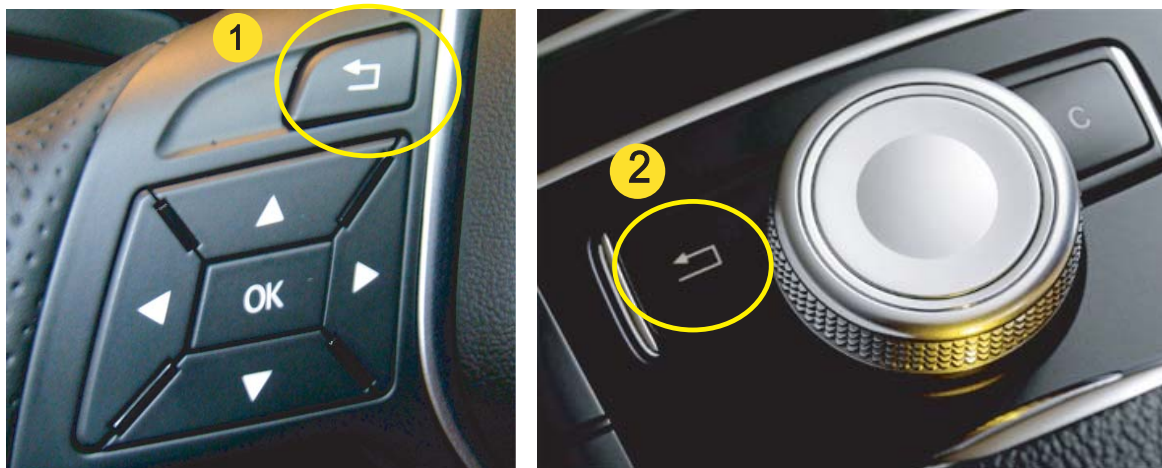

DIP_SW1,3,4	NC	
DIP_SW2	CAN TYPE	
OFF	GLK, CLA, E	
ON	A, B, G	
DIP_SW5 SW6 SW7	RESOLUTION	
ON OFF	 NTG 4.5 800x480 old UI(round LVDS) ~ 7 inch 2013	 [4PIN]
ON OFF	 NTG 4.5 800x480 new UI(round LVDS) ~ 7 inch 2014~	 [4PIN]
ON OFF	 NTG 4.5 400x240 old UI(round LVDS) ~ 5.8 inch	 [4PIN]
ON OFF	 CM10B – NTG 4.5 800x480 old UI(square LVDS) – 7inch	 [10PIN]
ON OFF	 CM10B – NTG 4.0 554x117 BR204 AUDIO 20(square LVDS) – 저해상도	 [10PIN]
DIP_SW8	ON	

■ CONNECTION(CLA, A-CLASS) – ACCESSORY OPTION

HOW TO CONNECT THE CAN

How to switch the screen

- 1 PRESS  FOR 2S WILL SWITCH SCREEN
- 2 PRESS  FOR 2S WILL SWITCH SCREEN

1, 2 It will switch the screen when you press  2 seconds.
 (Original-NAV1-AV1-AV2-AV3-MIRRORING)