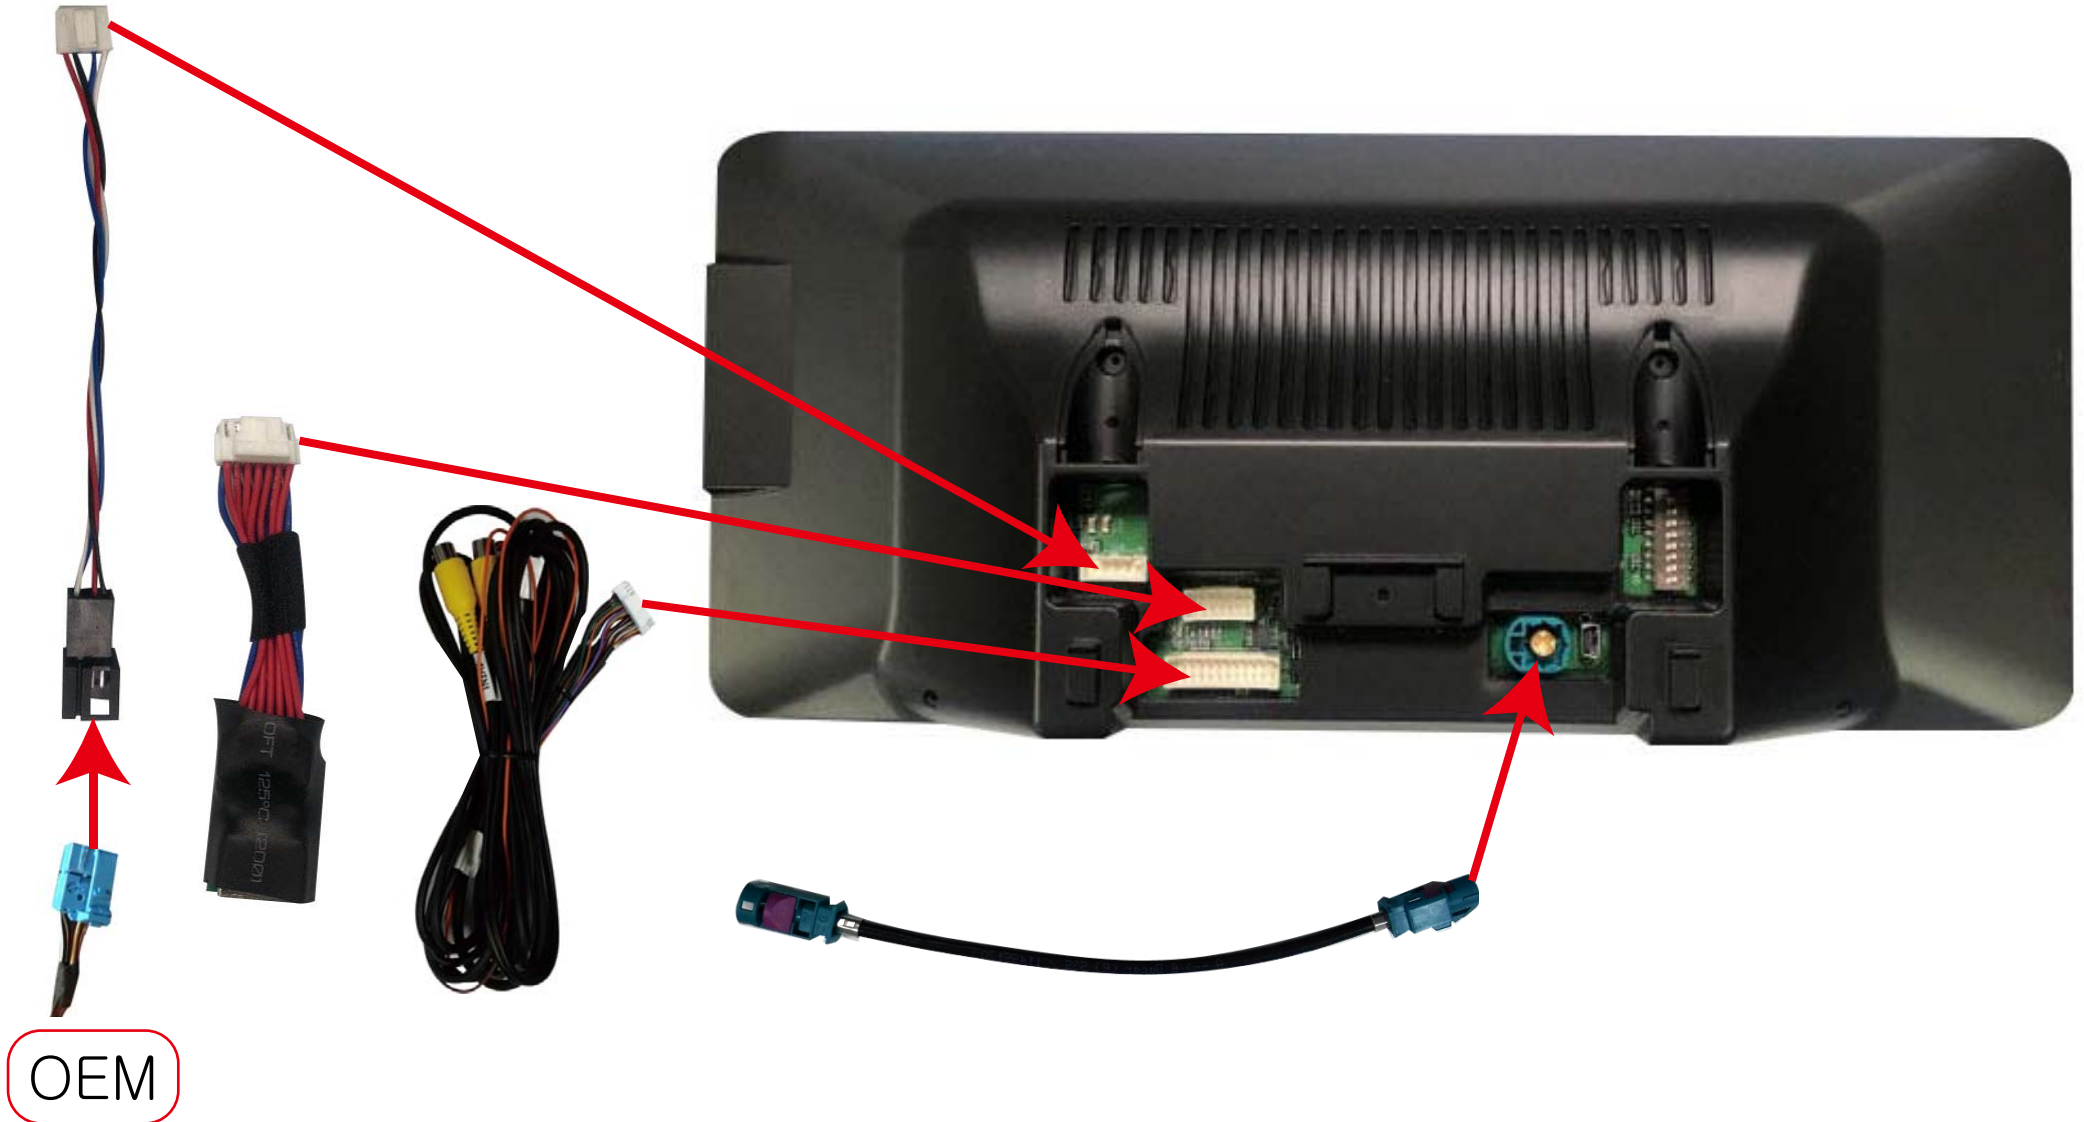

COMPONENTS

<p>1 MAIN UNIT</p> 	<p>2 POWER CABLE</p> 	<p>3 DIGITAL RGB GENDER</p> 	
<p>4 ORIGINAL POWER EXTENTION GENDER</p> 	<p>5 SCREW COVER(2EA)</p> 	<p>6 ORIGINAL LVDS EXTENTION CABLE</p> 	<p>7 RGB CABLE</p> 
<p>8 4PIN FILM</p> 	<p>9 REMOTE CONTROL</p> 	<p>10 AV IN/OUT CABLE</p>  <p>※ OPTION ※</p>	<p>11 AV GENDER BOARD</p>  <p>※ OPTION ※</p>
<p>12 HDMI CABLE</p>  <p>※ OPTION ※</p>			

USE LVDS 10PIN MONITOR

■ SM60B SPEC

1. INPUT SPEC

- 1 x Analog RGB Input(GPS system output)
- 1 x Digital RGB Input(GPS system output)
- 1 x CVBS(rear camera)
- 1 x CVBS(front camera or A/V)
- 3 x A/V Input(Option)

2. OUTPUT SPEC

- 1 x CVBS
- 1 x Audio L/R

3. POWER SPEC

Input power : 8VDC ~ 24VDC
Consumption : 5WATT

4. POWER 20pin

DIP S/W(SM60B)

ON : ↑(UP) / OFF : ↓(DOWN)

HOLD 7S TO ENTER INTO OSD MENU

■ CONNECTION(CLA, A-CLASS) – ACCESSORY OPTION

HOW TO CONNECT THE CAN

How to switch the screen

- 1 PRESS  FOR 2S WILL SWITCH SCREEN
- 2 PRESS  FOR 2S WILL SWITCH SCREEN

1, 2 It will switch the screen when you press  2 seconds.
 (Original-NAV1-AV1-AV2-AV3-MIRRORING)