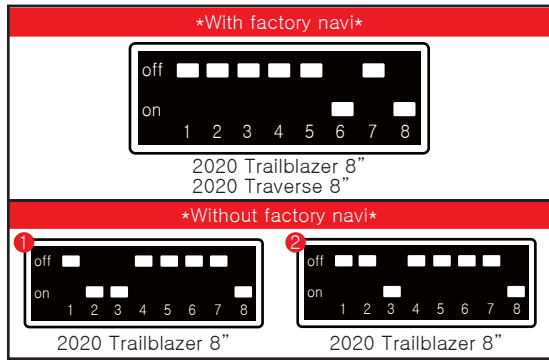

2020

2020 TRAILBLAZER 8" (SP36GM) DIGITAL VIDEO INTERFACE

DOC NO : 20/08/10

1) Compatible with : 2020 Trailblazer 8" (with factory navi)
2020 Traverse 8" (with/without factory navi)

(1) Dip switch setting [(ON) 0 : ↓ off / (OFF) 1 : ↑ off]

DIP_SW1 : Navigation On/Off
 DIP_SW2 : With factory navi Off
 DIP_SW3 : X
 DIP_SW4 : Factory camera Off
 Aftermarket camera ON
 DIP_SW5 : Off
 DIP_SW6,7 : Vehicle setting
 DIP_SW8 : On

(2) Switch mode

(3) Factory info comes up *Trailblazer (without factory navi) can not use this function*