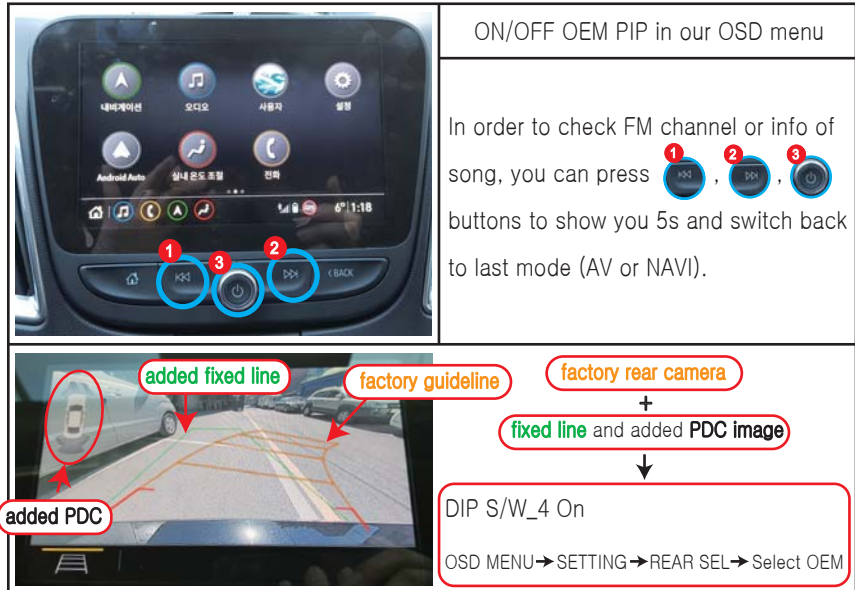

2020

2020 TRAILBLAZER 8" (SP36GM) DIGITAL VIDEO INTERFACE

DOC NO : 20/08/10

1) Compatible with : 2020 Trailblazer 8" (with factory navi)
2020 Traverse 8" (with/without factory navi)

(1) Dip switch setting [(ON) 0 : ↓ off / (OFF) 1 : ↑ off]

DIP_SW1 : Navigation On/Off
 DIP_SW2 : With factory navi Off
 DIP_SW3 : X
 DIP_SW4 : Factory camera Off
 Aftermarket camera ON
 DIP_SW5 : Off
 DIP_SW6,7 : Vehicle setting
 DIP_SW8 : On

(2) Switch mode

(3) Factory info comes up *Trailblazer (without factory navi) can not use this function*