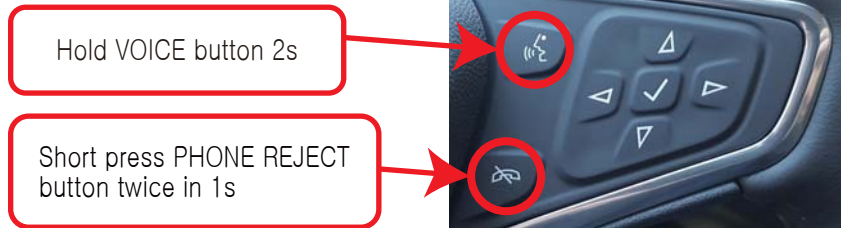

2020

2020 TRAILBLAZER 8" (SP36GM) DIGITAL VIDEO INTERFACE

DOC NO : 20/08/10

1) Compatible with : 2020 Trailblazer 8" (with factory navi)
2020 Traverse 8" (with/without factory navi)

(1) Dip switch setting [(ON) 0 : ↓ off / (OFF) 1 : ↑ off]

DIP_SW1 : Navigation On/Off
 DIP_SW2 : With factory navi Off
 DIP_SW3 : X
 DIP_SW4 : Factory camera Off
 Aftermarket camera ON
 DIP_SW5 : Off
 DIP_SW6,7 : Vehicle setting
 DIP_SW8 : On

(2) Switch mode

(3) Factory info comes up *Trailblazer (without factory navi) can not use this function*