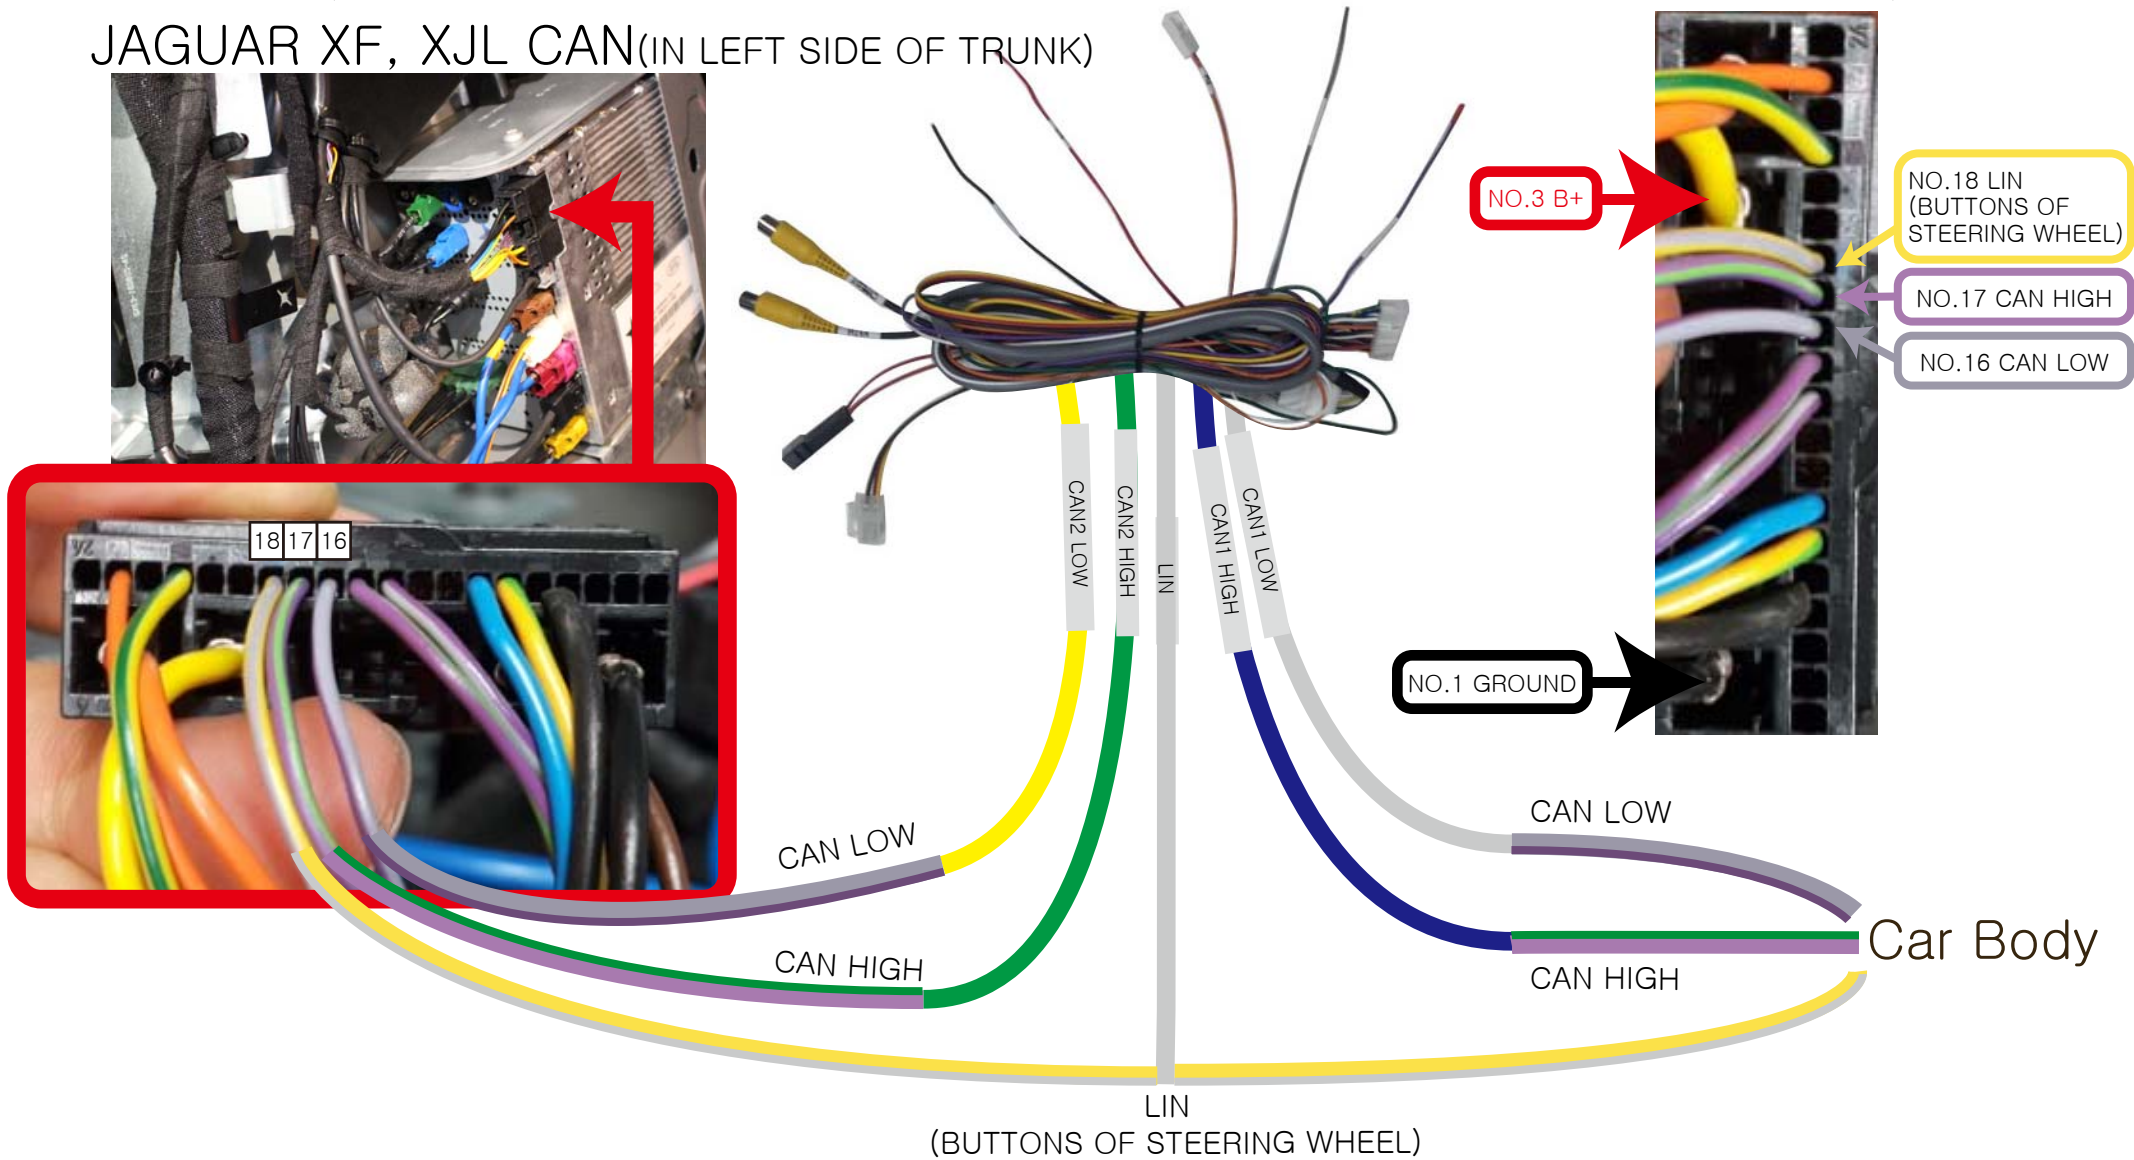

DIP S/W

OFF : ↑ (UP) / ON : ↓ (DOWN)

10.2" FULL SCREEN

8"

PIN	FUNCTION	MONITOR TYPE SETTING
1	GPS INPUT MUTE	OFF : DO NOT USE GPS ON : USE GPS
2	VEHICLE SETTING	
3	VIDEO IN MOTION ON/OFF <i>(PLEASE SET DIP SWITCH 3 ON WHEN CONNECT WIRES FOR VIDEO IN MOTION)</i>	OFF : TV FREE FUNCTION OFF) ON : TV FREE FUNCTION ON)
4	REAR CAMERA	OFF : OEM CAMERA ON : AFTERMARKET CAMERA
5	VEHICLE SETTING	
6	DISPLAY SETTING OF AFTERMARKET NAVI	
7	DISPLAY SETTING OF AFTERMARKET NAVI	
8	ON	

LAND ROVER DISCOVERY 5

10.2" FULL SCREEN

10.2"

ADJUSTED SCREEN SIZE

Car Brand	Model	Year Range	Screen Size	Dip Switch Setting
LAND ROVER	DISCOVERY 5	2016~	10.2"	OFF ON
	DISCOVERY SPORTS	2016~	10.2"	OFF ON
RANGE ROVER	EVOQUE	2016~	10.2"	OFF ON
	SPORT	2016~	10.2"	OFF ON
JAGUAR	XF	2016~	10.2"	OFF ON
	XF	2016~	8"	OFF ON
	EVOQUE			OFF ON
	XJL	2016~	8"	OFF ON
	F-Pace	2016~	10.2"	OFF ON

OUR INTERFACE CAN NOT SUPPORT THE SCREEN WITH **DUAL VIEW** FUNCTION

■ INSTALL VIDEO IN MOTION

- **DIP 3 ON**(SCREEN WILL NOT DISPLAY ANYTHING WHEN DIP SWITCH 3)

JAGUAR XF, XJL CAN(IN LEFT SIDE OF TRUNK)

WITHOUT INSTALLING VIDEO IN MOTION- DIP 3 OFF
 JAGUAR XF, XJL CAN (IN LEFT SIDE OF TRUNK)

INSTALL VIDEO IN MOTION

- **DIP 3 ON**(SCREEN WILL NOT DISPLAY ANYTHING WHEN DIP SWITCH 3)
LAND ROVER/RANGE ROVER CAN (UNDER THE DRIVER/PASSENGER SEAT)