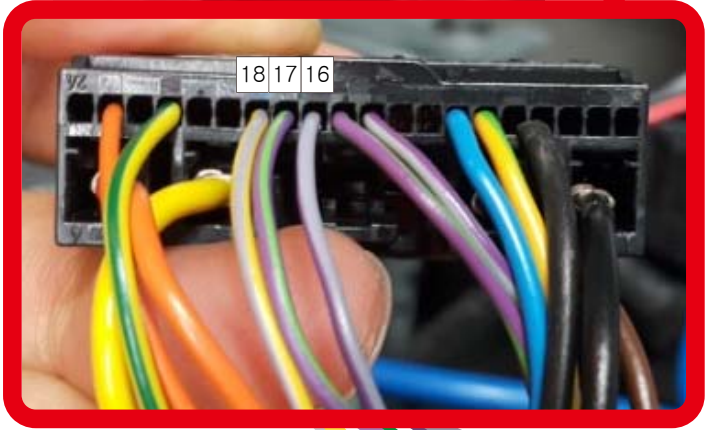

■ WITHOUT INSTALLING VIDEO IN MOTION- **DIP 3 OFF**
LAND ROVER/RANGE ROVER CAN (UNDER THE DRIVER/PASSENGER SEAT)

NO.3 B+