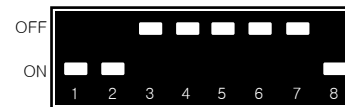

LAND ROVER DISCOVERY 5

10.2" FULL SCREEN