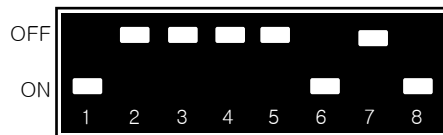

DIP S/W

OFF : ↑ (UP) / ON : ↓ (DOWN)

8"

PIN	FUNCTION	MONITOR TYPE SETTING
1	GPS INPUT MUTE	OFF : DO NOT USE GPS ON : USE GPS
2	VEHICLE SETTING	
3	VIDEO IN MOTION ON/OFF <i>(PLEASE SET DIP SWITCH 3 ON WHEN CONNECT WIRES FOR VIDEO IN MOTION)</i>	OFF : TV FREE FUNCTION OFF) ON : TV FREE FUNCTION ON)
4	REAR CAMERA	OFF : OEM CAMERA ON : AFTERMARKET CAMERA
5	VEHICLE SETTING	
6	DISPLAY SETTING OF AFTERMARKET NAVI	
7	DISPLAY SETTING OF AFTERMARKET NAVI	
8	ON	

LAND ROVER DISCOVERY 5