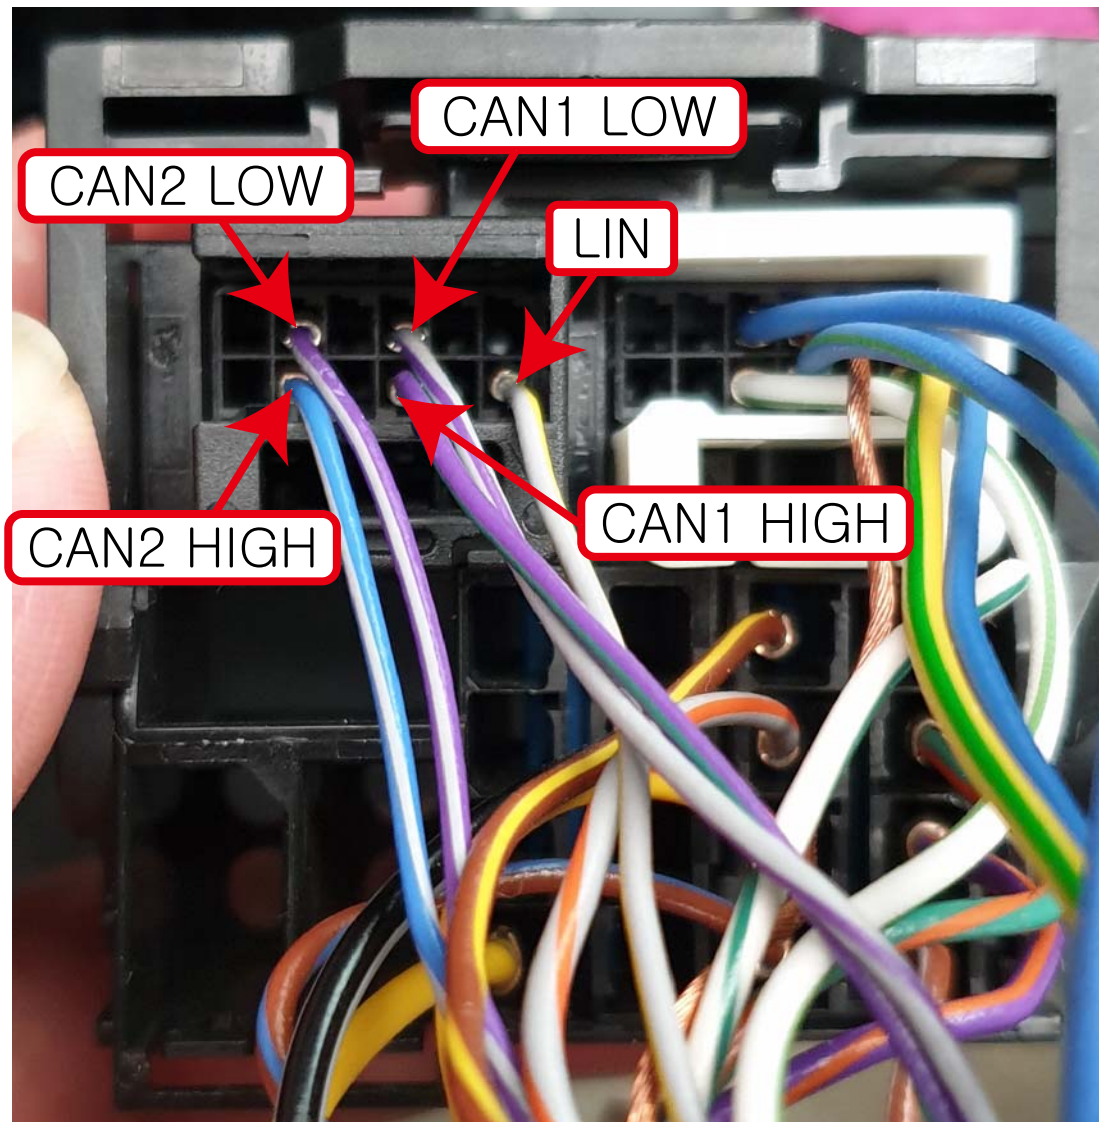

WITHOUT INSTALLING VIDEO IN MOTION- DIP 3 OFF
 JAGUAR XF, XJL CAN (IN LEFT SIDE OF TRUNK)

INSTALL VIDEO IN MOTION

- **DIP 3 ON**(SCREEN WILL NOT DISPLAY ANYTHING WHEN DIP SWITCH 3)
LAND ROVER/RANGE ROVER CAN (UNDER THE DRIVER/PASSENGER SEAT)

■ WITHOUT INSTALLING VIDEO IN MOTION- **DIP 3 OFF**
 LAND ROVER/RANGE ROVER CAN (UNDER THE DRIVER/PASSENGER SEAT)

NO.3 B+

NO.1 GROUND

- NO.18 LIN (BUTTONS OF STEERING WHEEL)
- NO.17 CAN HIGH
- NO.16 CAN LOW

EVOQUE 8"

HOW TO INSTALL LVDS IN/OUT BETWEEN HEAD UNIT AND INTERFACE

PLEASE PULL OUT OEM LVDS CABLE **A**, AND LVDS IN CABLE **B** OF INTERFACE CONNECTS WITH HEAD UNIT.

HOW TO SWITCH SCREEN – JAGUAR XF

- A** OEM VOICE CONTROL AVAILABLE
 – HOLD VOICE BUTTON 2S TO SWITCH MODE