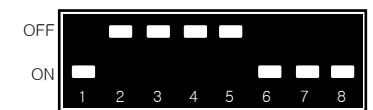

DIP S/W

OFF : ↑ (UP) / ON : ↓ (DOWN)

PIN	FUNCTION	MONITOR TYPE SETTING
1	GPS INPUT MUTE	OFF : DO NOT USE GPS ON : USE GPS
2	VEHICLE SETTING	
3	VIDEO IN MOTION ON/OFF <i>(PLEASE SET DIP SWITCH 3 ON WHEN CONNECT WIRES FOR VIDEO IN MOTION)</i>	OFF : TV FREE FUNCTION OFF) ON : TV FREE FUNCTION ON)
4	REAR CAMERA	OFF : OEM CAMERA ON : AFTERMARKET CAMERA
5	VEHICLE SETTING	
6	DISPLAY SETTING OF AFTERMARKET NAVI	
7	DISPLAY SETTING OF AFTERMARKET NAVI	
8	ON	

RANGE ROVER EVOAUE

10.2"

ADJUSTED SCREEN SIZE

RANGE ROVER SPORT

ADJUSTED SCREEN SIZE