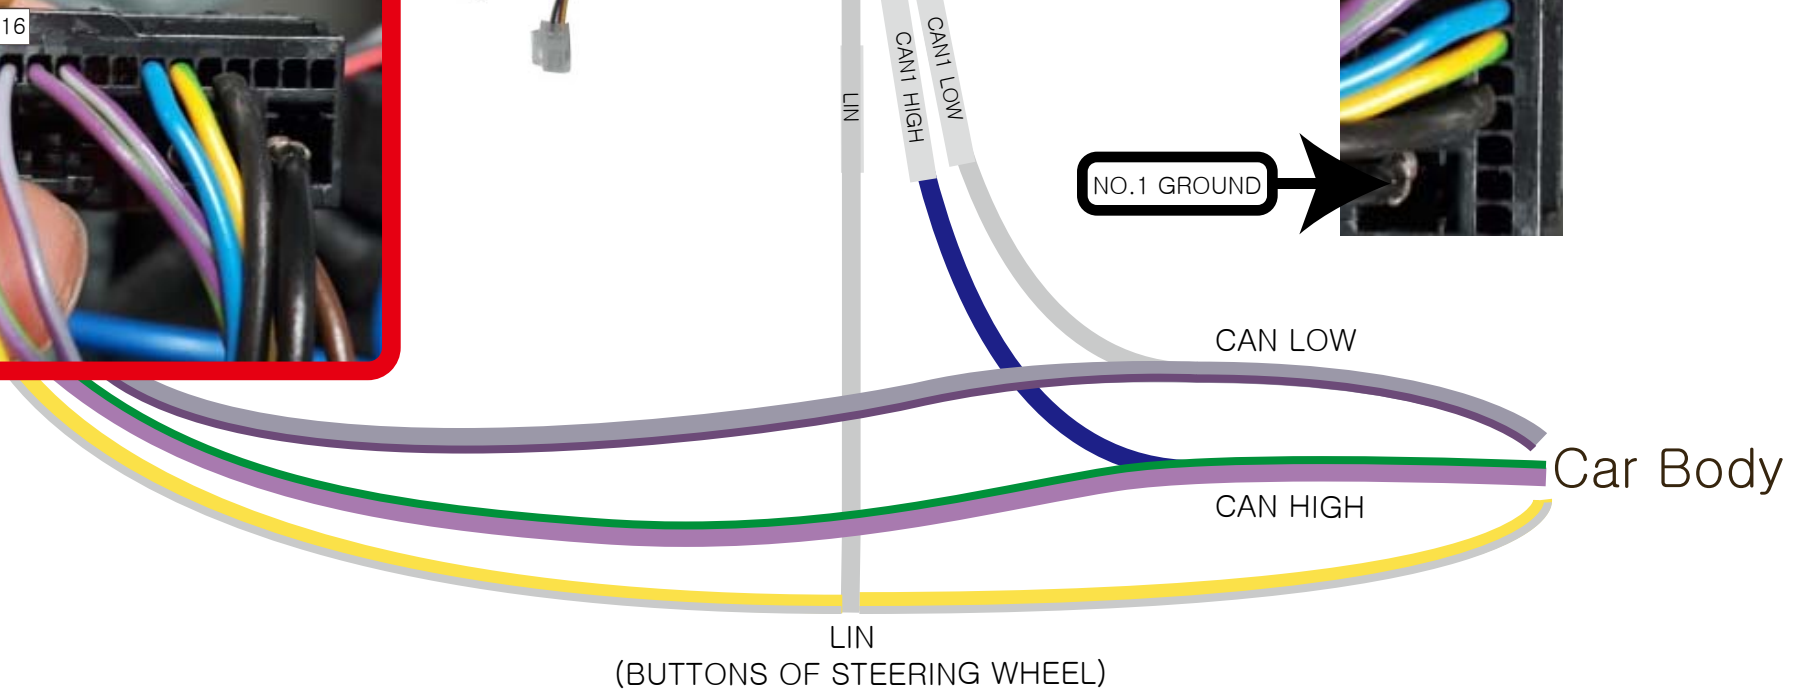

WITHOUT INSTALLING VIDEO IN MOTION- DIP 3 OFF
 JAGUAR XF, XJL CAN (IN LEFT SIDE OF TRUNK)

INSTALL VIDEO IN MOTION

- **DIP 3 ON**(SCREEN WILL NOT DISPLAY ANYTHING WHEN DIP SWITCH 3)
LAND ROVER/RANGE ROVER CAN (UNDER THE DRIVER/PASSENGER SEAT)

■ WITHOUT INSTALLING VIDEO IN MOTION- **DIP 3 OFF**
 LAND ROVER/RANGE ROVER CAN (UNDER THE DRIVER/PASSENGER SEAT)

NO.3 B+

NO.1 GROUND

- NO.18 LIN (BUTTONS OF STEERING WHEEL)
- NO.17 CAN HIGH
- NO.16 CAN LOW

EVOQUE 8"

HOW TO INSTALL LVDS IN/OUT BETWEEN HEAD UNIT AND INTERFACE

PLEASE PULL OUT OEM LVDS CABLE **A**, AND LVDS IN CABLE **B** OF INTERFACE CONNECTS WITH HEAD UNIT.

HOW TO SWITCH SCREEN – JAGUAR XF

- A** OEM VOICE CONTROL AVAILABLE
 – HOLD VOICE BUTTON 2S TO SWITCH MODE