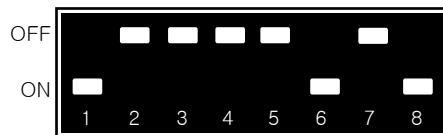

DIP S/W

OFF : ↑ (UP) / ON : ↓ (DOWN)

8"

PIN	FUNCTION	MONITOR TYPE SETTING
1	GPS INPUT MUTE	OFF : DO NOT USE GPS ON : USE GPS
2	VEHICLE SETTING	
3	VIDEO IN MOTION ON/OFF (PLEASE SET DIP SWITCH 3 ON WHEN CONNECT WIRES FOR VIDEO IN MOTION)	OFF : TV FREE FUNCTION OFF) ON : TV FREE FUNCTION ON)
4	REAR CAMERA	OFF : OEM CAMERA ON : AFTERMARKET CAMERA
5	VEHICLE SETTING	
6	DISPLAY SETTING OF AFTERMARKET NAVI	
7	DISPLAY SETTING OF AFTERMARKET NAVI	
8	ON	

JAGUAR XF