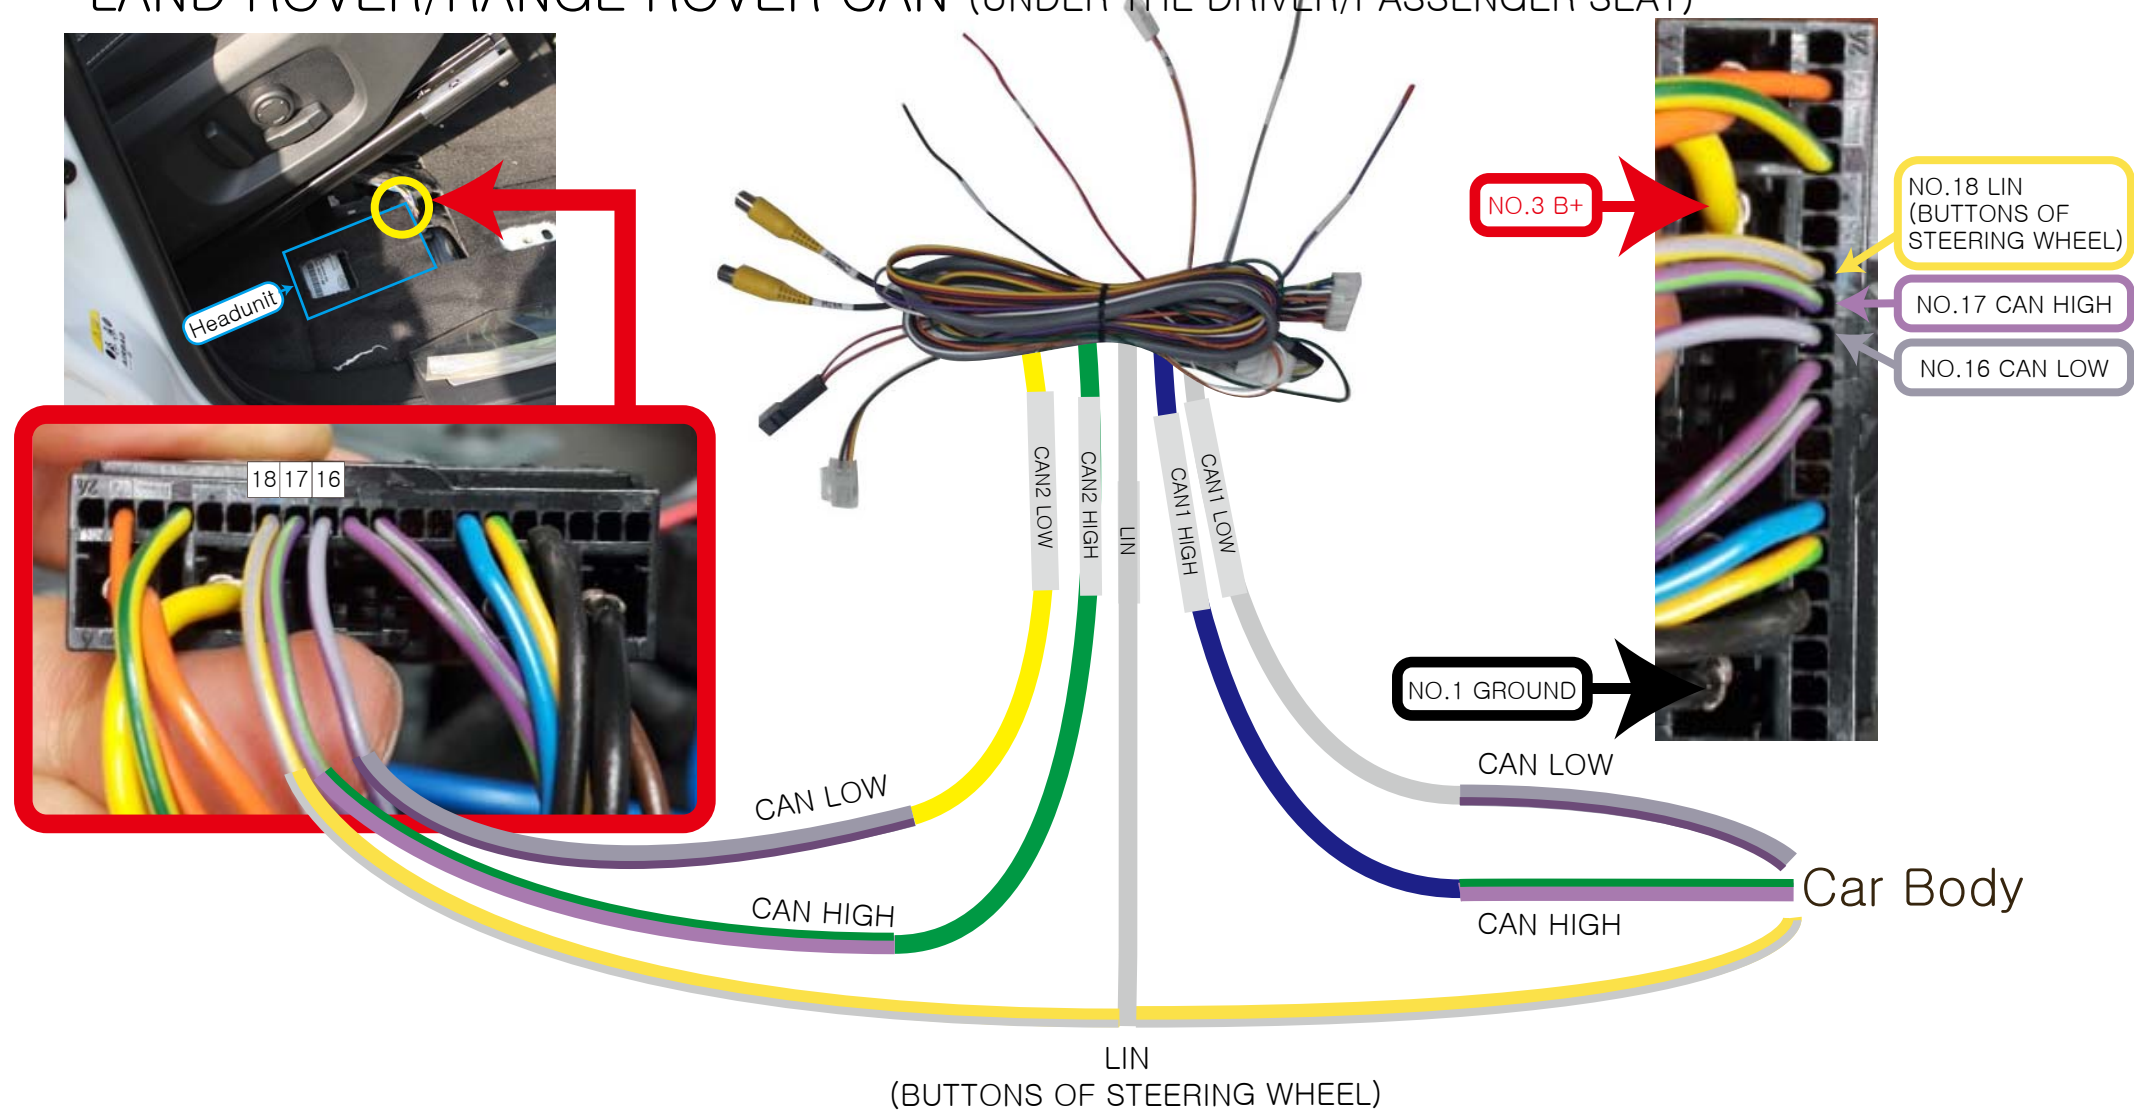

OUR INTERFACE CAN NOT SUPPORT THE SCREEN WITH **DUAL VIEW** FUNCTION

■ INSTALL VIDEO IN MOTION

- **DIP 3 ON**(SCREEN WILL NOT DISPLAY ANYTHING WHEN DIP SWITCH 3)

JAGUAR XF, XJL CAN(IN LEFT SIDE OF TRUNK)

WITHOUT INSTALLING VIDEO IN MOTION- DIP 3 OFF
 JAGUAR XF, XJL CAN (IN LEFT SIDE OF TRUNK)

INSTALL VIDEO IN MOTION

- **DIP 3 ON**(SCREEN WILL NOT DISPLAY ANYTHING WHEN DIP SWITCH 3)
LAND ROVER/RANGE ROVER CAN (UNDER THE DRIVER/PASSENGER SEAT)

■ WITHOUT INSTALLING VIDEO IN MOTION- **DIP 3 OFF**
 LAND ROVER/RANGE ROVER CAN (UNDER THE DRIVER/PASSENGER SEAT)

NO.3 B+

NO.1 GROUND

- NO.18 LIN (BUTTONS OF STEERING WHEEL)
- NO.17 CAN HIGH
- NO.16 CAN LOW