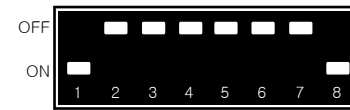

RANGE ROVER EVOAUE

10.2" FULL SCREEN