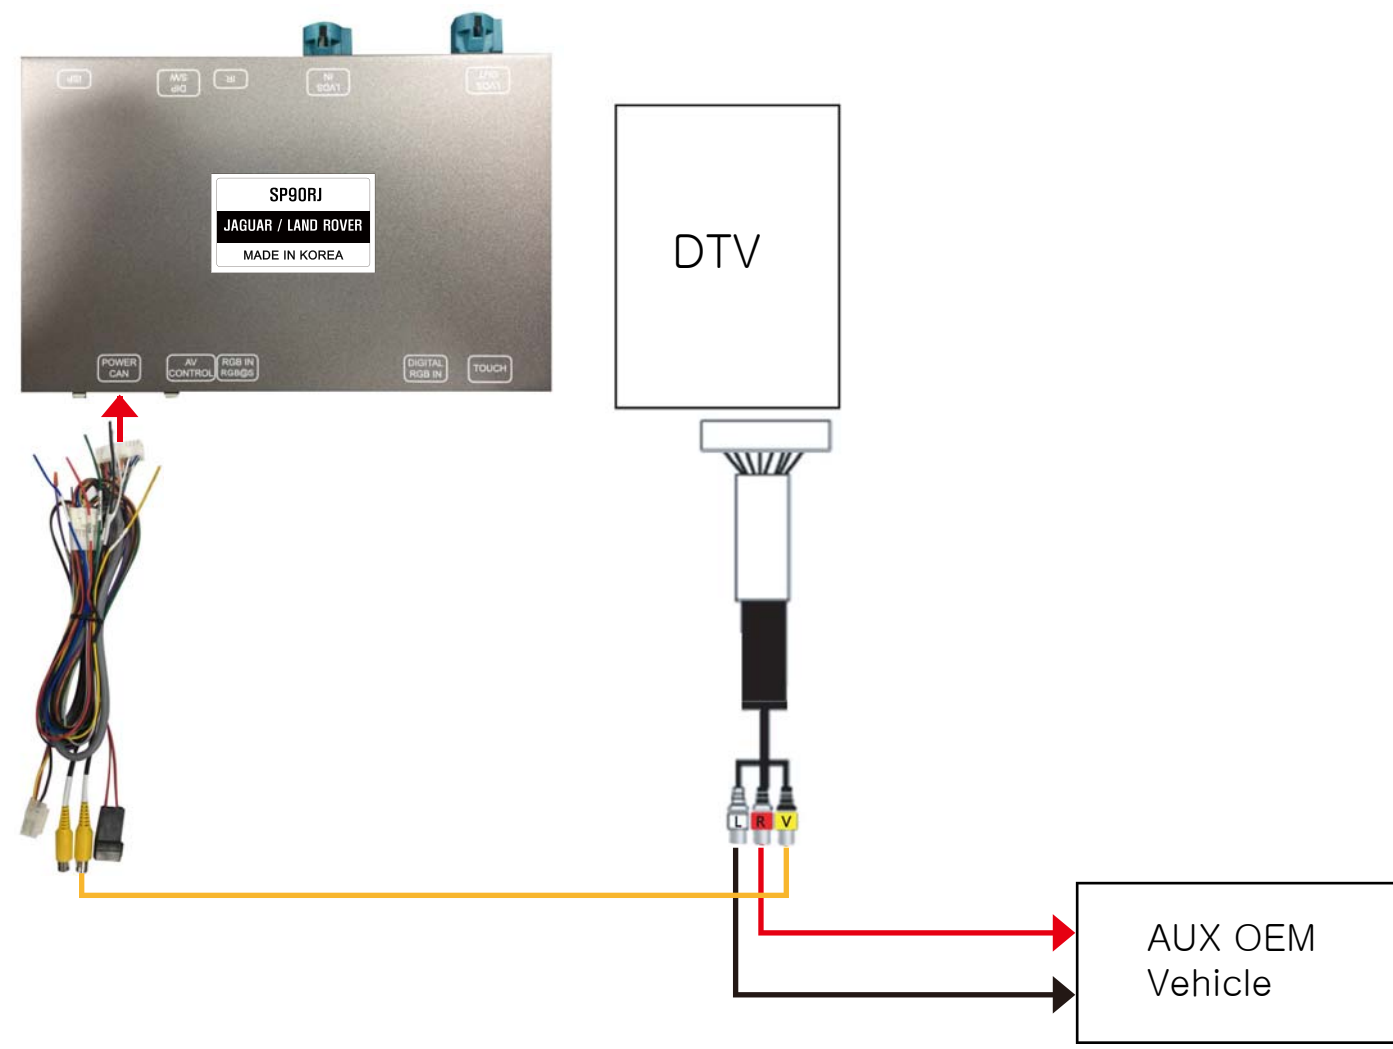

HOW TO CONNECT VIDEO AUDIO WHEN YOU ONLY USE ONE AV INPUT