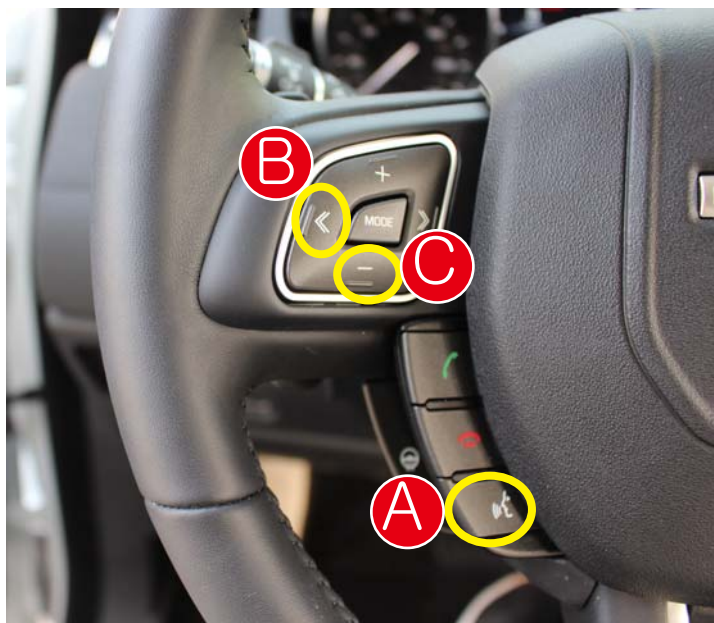

HOW TO SWITCH SCREEN – LAND ROVER DISCOVERY 5/JAGUAR XJL