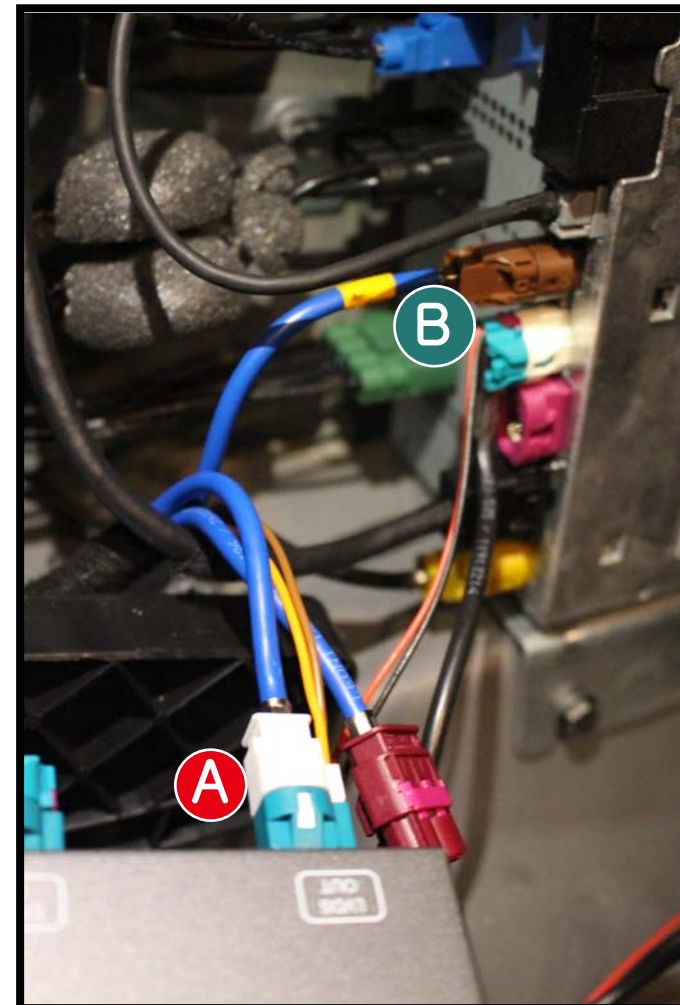

■ WITHOUT INSTALLING VIDEO IN MOTION- **DIP 3 OFF**
 LAND ROVER/RANGE ROVER CAN (UNDER THE DRIVER/PASSENGER SEAT)

NO.3 B+

NO.1 GROUND

- NO.18 LIN (BUTTONS OF STEERING WHEEL)
- NO.17 CAN HIGH
- NO.16 CAN LOW

EVOQUE 8"

HOW TO INSTALL LVDS IN/OUT BETWEEN HEAD UNIT AND INTERFACE

PLEASE PULL OUT OEM LVDS CABLE **A**, AND LVDS IN CABLE **B** OF INTERFACE CONNECTS WITH HEAD UNIT.

HOW TO SWITCH SCREEN – JAGUAR XF

- A** OEM VOICE CONTROL AVAILABLE
 – HOLD VOICE BUTTON 2S TO SWITCH MODE