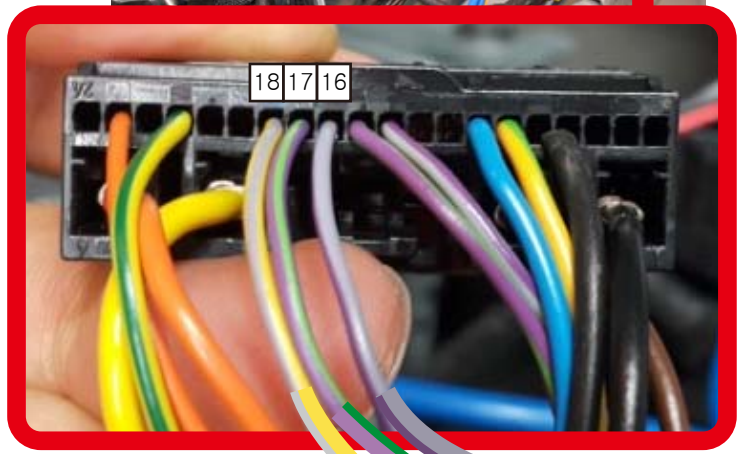

WITHOUT INSTALLING VIDEO IN MOTION- DIP 3 OFF
JAGUAR XF, XJL CAN (IN LEFT SIDE OF TRUNK)