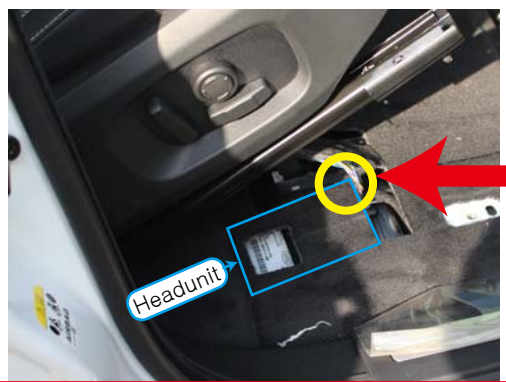

■ WITHOUT INSTALLING VIDEO IN MOTION- **DIP 3 OFF**
LAND ROVER/RANGE ROVER CAN (UNDER THE DRIVER/PASSENGER SEAT)

NO.3 B+