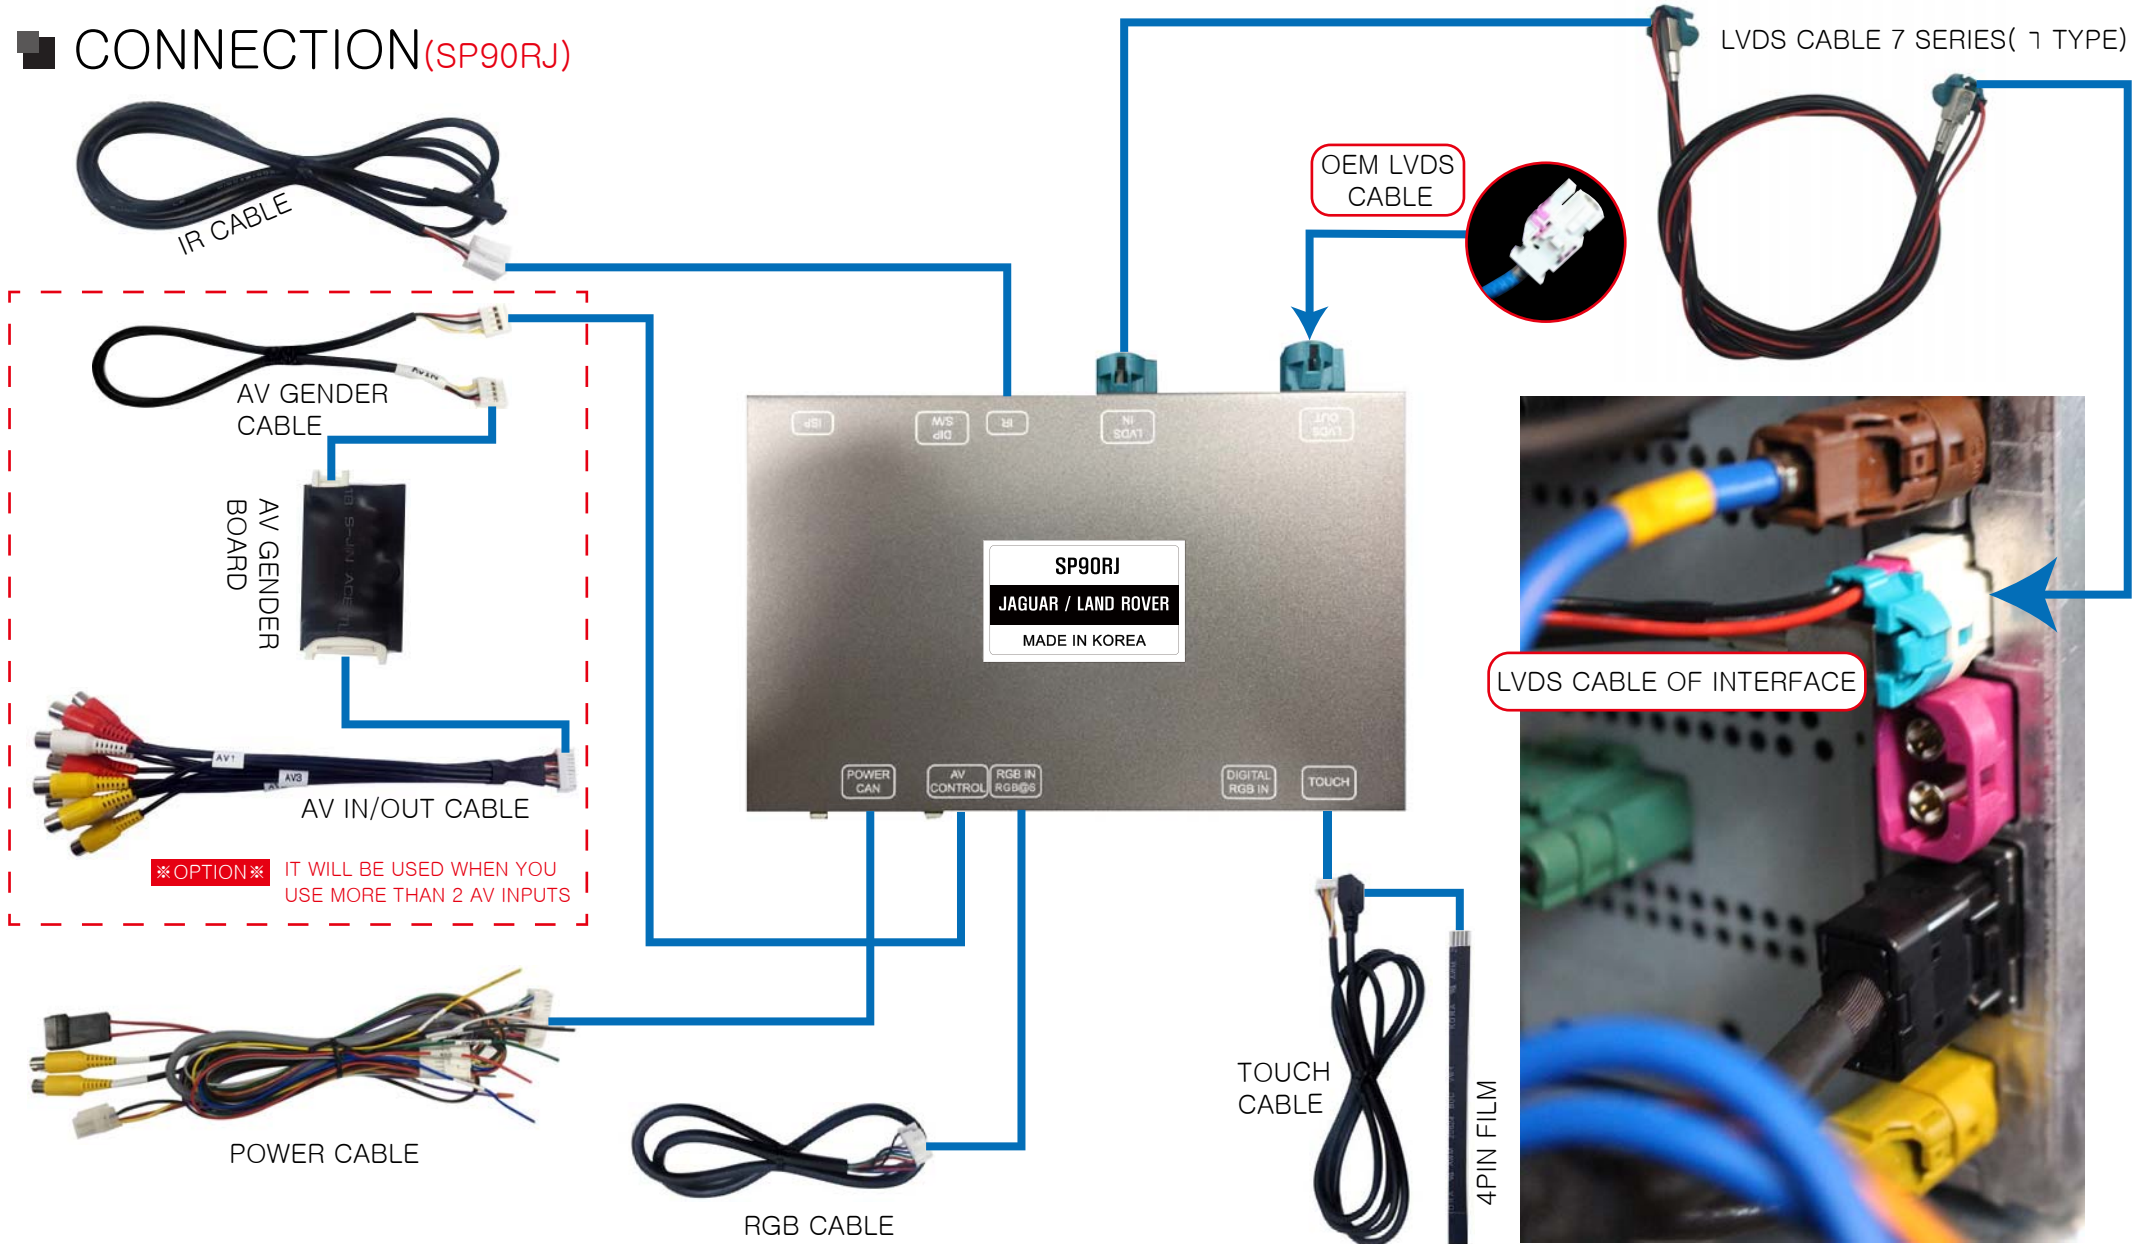

8 REMOTE CONTROL

9 HDMI CABLE

※ OPTION ※

10 AV IN/OUT CABLE

※ OPTION ※

11 AV GENDER CABLE

※ OPTION ※

12 AV GENDER BOARD

※ OPTION ※

■ SP90RJ SPEC

1. INPUT SPEC

- 1 x Analog RGB Input(GPS system output)
- 1 x Digital RGB Input(GPS system output)
- 1 x LVDS Input
- 1 x CVBS(rear camera)
- 1 x CVBS(front camera or A/V)
- 3 x A/V Input(Option)

2. OUTPUT SPEC

- 1 x CVBS
- 1 x Audio L/R

3. POWER SPEC

Input power : 8VDC ~ 24VDC
 Consumption : 5WATT

4. SIZE

163*103*19mm(Width*Length*Height)

5. POWER 24pin

CONNECTION (SP90RJ)

DIP S/W

OFF : ↑ (UP) / ON : ↓ (DOWN)

10.2" FULL SCREEN

8"

PIN	FUNCTION	MONITOR TYPE SETTING
1	GPS INPUT MUTE	OFF : DO NOT USE GPS ON : USE GPS
2	VEHICLE SETTING	
3	VIDEO IN MOTION ON/OFF <small>(PLEASE SET DIP SWITCH 3 ON WHEN CONNECT WIRES FOR VIDEO IN MOTION)</small>	OFF : TV FREE FUNCTION OFF) ON : TV FREE FUNCTION ON)
4	REAR CAMERA	OFF : OEM CAMERA ON : AFTERMARKET CAMERA
5	VEHICLE SETTING	
6	DISPLAY SETTING OF AFTERMARKET NAVI	
7	DISPLAY SETTING OF AFTERMARKET NAVI	
8	ON	