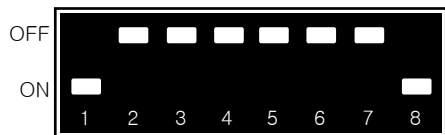

DIP S/W

OFF : ↑ (UP) / ON : ↓ (DOWN)

10.2" FULL SCREEN