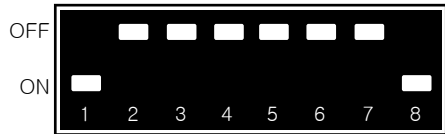

JAGUAR XF

10.2" FULL SCREEN

10.2"

ADJUSTED SCREEN SIZE

DIP S/W

OFF : ↑ (UP) / ON : ↓ (DOWN)

10.2" FULL SCREEN

8"