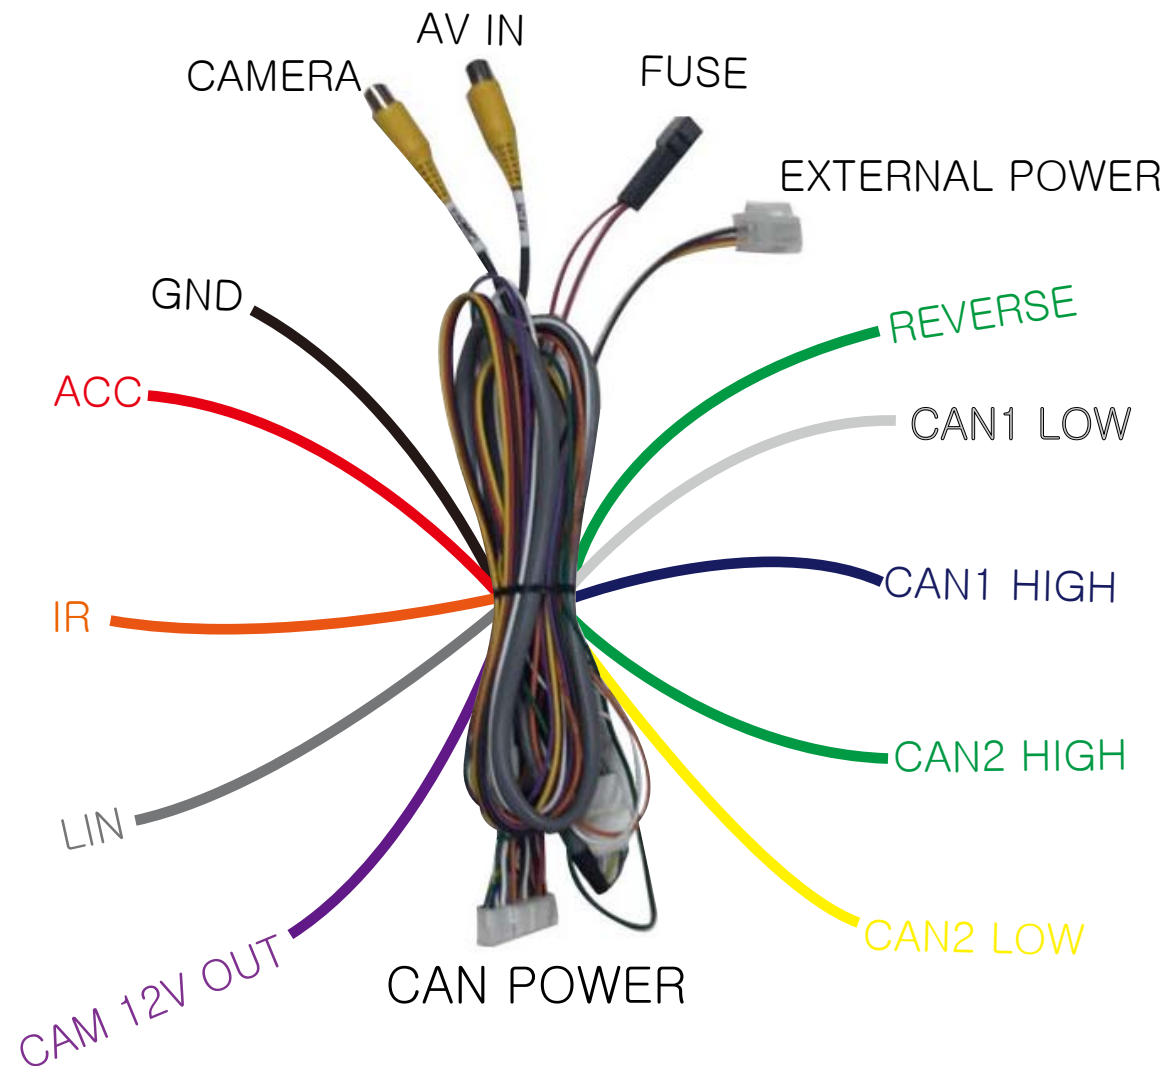

COMPONENTS

1 MAIN UNIT

2 POWER CABLE

3 RGB CABLE

4 IR CABLE

5 TOUCH CABLE

6 LVDS CABLE 7 SERIES(1 TYPE)

7 4PIN FILM

※ OPTION ※

■ SP90RJ SPEC

1. INPUT SPEC

- 1 x Analog RGB Input(GPS system output)
- 1 x Digital RGB Input(GPS system output)
- 1 x LVDS Input
- 1 x CVBS(rear camera)
- 1 x CVBS(front camera or A/V)
- 3 x A/V Input(Option)

2. OUTPUT SPEC

- 1 x CVBS
- 1 x Audio L/R

3. POWER SPEC

Input power : 8VDC ~ 24VDC
 Consumption : 5WATT

4. SIZE

163*103*19mm(Width*Length*Height)

5. POWER 24pin

CONNECTION (SP90RJ)

DIP S/W

OFF : ↑ (UP) / ON : ↓ (DOWN)

10.2" FULL SCREEN

8"

PIN	FUNCTION	MONITOR TYPE SETTING
1	GPS INPUT MUTE	OFF : DO NOT USE GPS ON : USE GPS
2	VEHICLE SETTING	
3	VIDEO IN MOTION ON/OFF <small>(PLEASE SET DIP SWITCH 3 ON WHEN CONNECT WIRES FOR VIDEO IN MOTION)</small>	OFF : TV FREE FUNCTION OFF) ON : TV FREE FUNCTION ON)
4	REAR CAMERA	OFF : OEM CAMERA ON : AFTERMARKET CAMERA
5	VEHICLE SETTING	
6	DISPLAY SETTING OF AFTERMARKET NAVI	
7	DISPLAY SETTING OF AFTERMARKET NAVI	
8	ON	