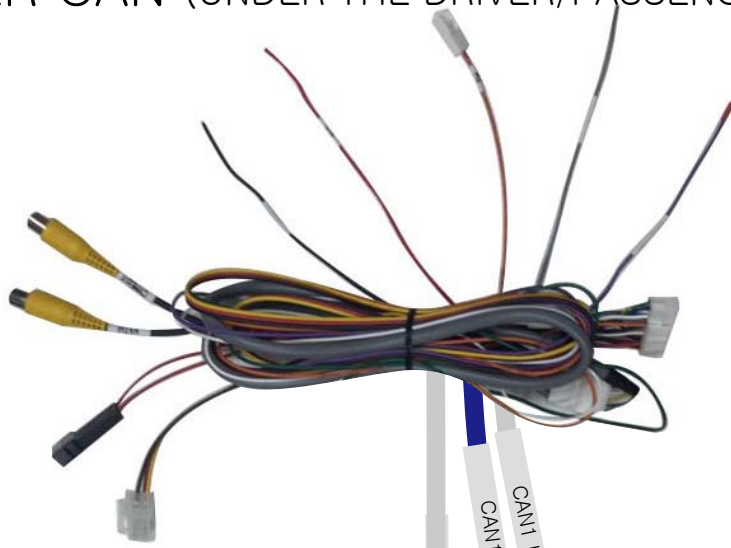

OUR INTERFACE CAN NOT SUPPORT THE SCREEN WITH **DUAL VIEW** FUNCTION

■ INSTALL VIDEO IN MOTION

- **DIP 3 ON**(SCREEN WILL NOT DISPLAY ANYTHING WHEN DIP SWITCH 3)

JAGUAR XF, XJL CAN(IN LEFT SIDE OF TRUNK)

WITHOUT INSTALLING VIDEO IN MOTION- DIP 3 OFF
 JAGUAR XF, XJL CAN (IN LEFT SIDE OF TRUNK)

INSTALL VIDEO IN MOTION

- **DIP 3 ON**(SCREEN WILL NOT DISPLAY ANYTHING WHEN DIP SWITCH 3)
LAND ROVER/RANGE ROVER CAN (UNDER THE DRIVER/PASSENGER SEAT)

■ WITHOUT INSTALLING VIDEO IN MOTION- **DIP 3 OFF**
 LAND ROVER/RANGE ROVER CAN (UNDER THE DRIVER/PASSENGER SEAT)

NO.3 B+

NO.1 GROUND

- NO.18 LIN (BUTTONS OF STEERING WHEEL)
- NO.17 CAN HIGH
- NO.16 CAN LOW

EVOQUE 8"

HOW TO INSTALL LVDS IN/OUT BETWEEN HEAD UNIT AND INTERFACE

PLEASE PULL OUT OEM LVDS CABLE **A**, AND LVDS IN CABLE **B** OF INTERFACE CONNECTS WITH HEAD UNIT.

HOW TO SWITCH SCREEN – JAGUAR XF

- A** OEM VOICE CONTROL AVAILABLE
 – HOLD VOICE BUTTON 2S TO SWITCH MODE