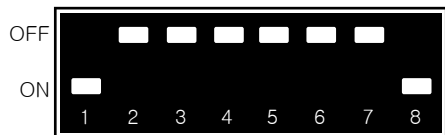

DIP S/W

OFF : ↑ (UP) / ON : ↓ (DOWN)

10.2" FULL SCREEN