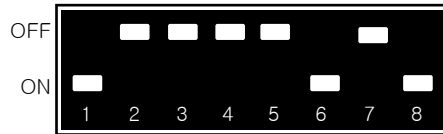

JAGUAR XF

10.2" FULL SCREEN

10.2"

ADJUSTED SCREEN SIZE

DIP S/W

OFF : ↑ (UP) / ON : ↓ (DOWN)

10.2" FULL SCREEN

8"