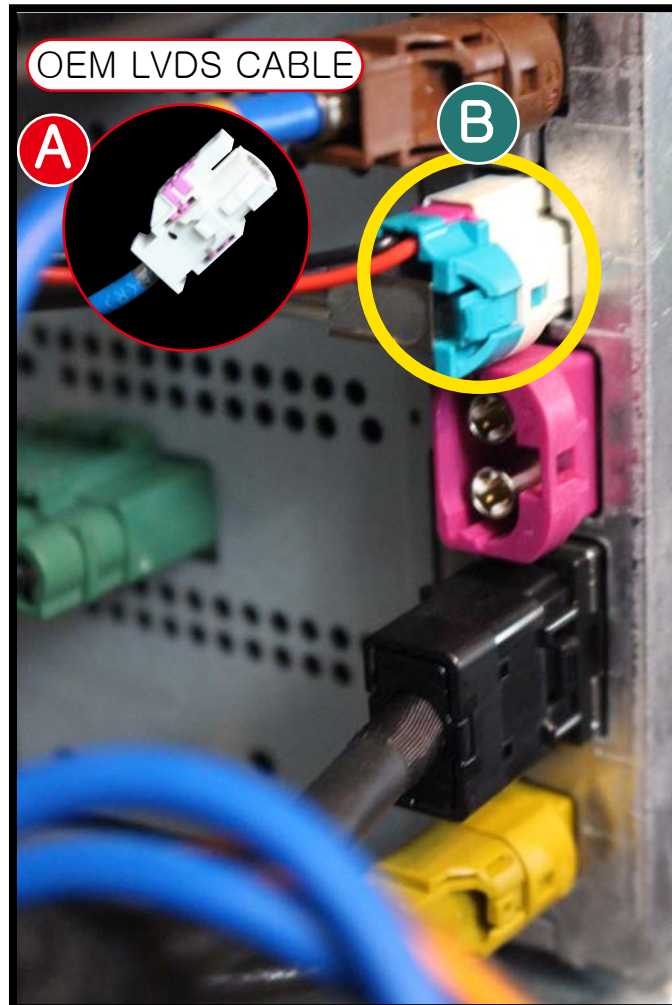

■ WITHOUT INSTALLING VIDEO IN MOTION- **DIP 3 OFF**
 LAND ROVER/RANGE ROVER CAN (UNDER THE DRIVER/PASSENGER SEAT)

NO.3 B+

NO.1 GROUND

- NO.18 LIN (BUTTONS OF STEERING WHEEL)
- NO.17 CAN HIGH
- NO.16 CAN LOW

EVOQUE 8"

HOW TO INSTALL LVDS IN/OUT BETWEEN HEAD UNIT AND INTERFACE

PLEASE PULL OUT OEM LVDS CABLE **A**, AND LVDS IN CABLE **B** OF INTERFACE CONNECTS WITH HEAD UNIT.

HOW TO SWITCH SCREEN – JAGUAR XF

- A** OEM VOICE CONTROL AVAILABLE
 – HOLD VOICE BUTTON 2S TO SWITCH MODE