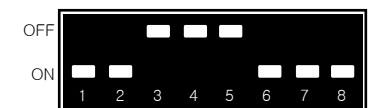

RANGE ROVER EVOAUE

10.2" FULL SCREEN

10.2"

ADJUSTED SCREEN SIZE

RANGE ROVER SPORT

10.2" FULL SCREEN

10.2"

ADJUSTED SCREEN SIZE