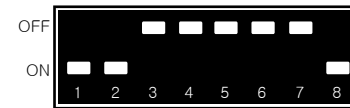

RANGE ROVER EVOAUE

10.2" FULL SCREEN

10.2"

ADJUSTED SCREEN SIZE

RANGE ROVER SPORT

10.2" FULL SCREEN

10.2"

ADJUSTED SCREEN SIZE