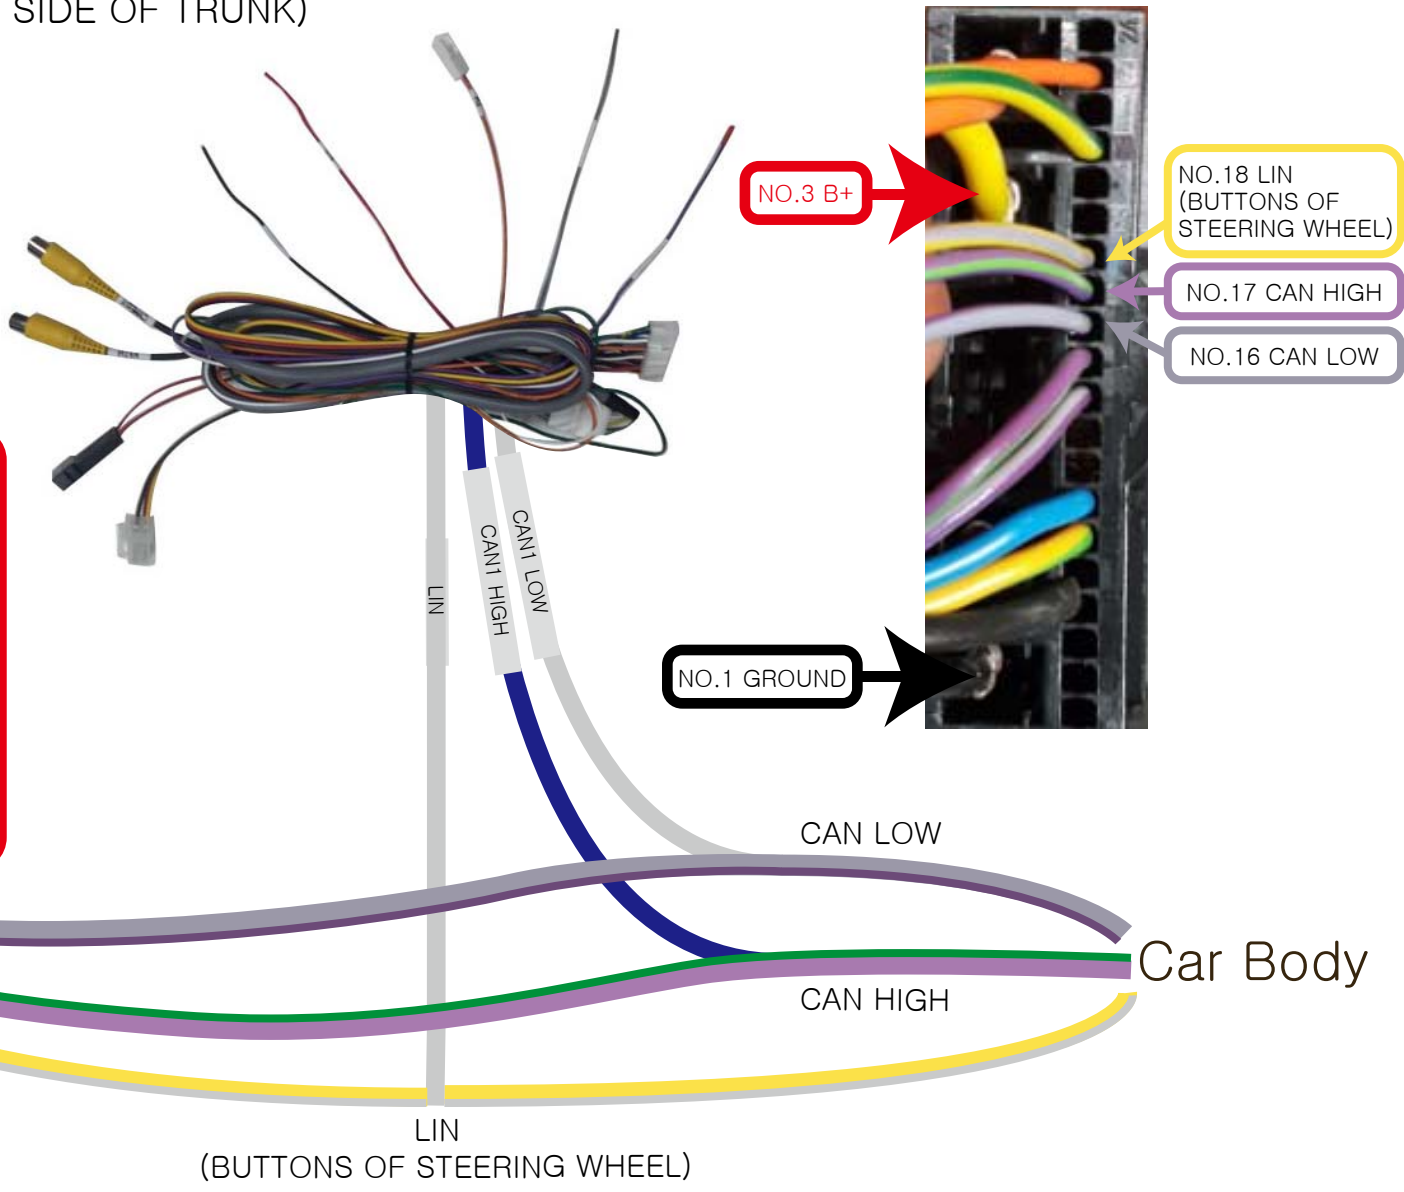

LAND ROVER DISCOVERY 5

10.2" FULL SCREEN

10.2"

ADJUSTED SCREEN SIZE

Car Brand	Model	Year Range	Screen Size	Dip Switch Setting
LAND ROVER	DISCOVERY 5	2016~	10.2"	OFF ON
	DISCOVERY SPORTS	2016~	10.2"	OFF ON
RANGE ROVER	EVOQUE	2016~	10.2"	OFF ON
	SPORT	2016~	10.2"	OFF ON
JAGUAR	XF	2016~	10.2"	OFF ON
	XF	2016~	8"	OFF ON
	EVOQUE			OFF ON
	XJL	2016~	8"	OFF ON
	F-Pace	2016~	10.2"	OFF ON

OUR INTERFACE CAN NOT SUPPORT THE SCREEN WITH **DUAL VIEW** FUNCTION

■ INSTALL VIDEO IN MOTION

- **DIP 3 ON**(SCREEN WILL NOT DISPLAY ANYTHING WHEN DIP SWITCH 3)

JAGUAR XF, XJL CAN(IN LEFT SIDE OF TRUNK)

WITHOUT INSTALLING VIDEO IN MOTION- DIP 3 OFF
 JAGUAR XF, XJL CAN (IN LEFT SIDE OF TRUNK)

INSTALL VIDEO IN MOTION

- **DIP 3 ON**(SCREEN WILL NOT DISPLAY ANYTHING WHEN DIP SWITCH 3)
LAND ROVER/RANGE ROVER CAN (UNDER THE DRIVER/PASSENGER SEAT)

■ WITHOUT INSTALLING VIDEO IN MOTION- **DIP 3 OFF**
 LAND ROVER/RANGE ROVER CAN (UNDER THE DRIVER/PASSENGER SEAT)

NO.3 B+

NO.1 GROUND

- NO.18 LIN (BUTTONS OF STEERING WHEEL)
- NO.17 CAN HIGH
- NO.16 CAN LOW