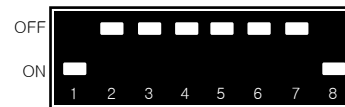

JAGUAR XF

10.2" FULL SCREEN