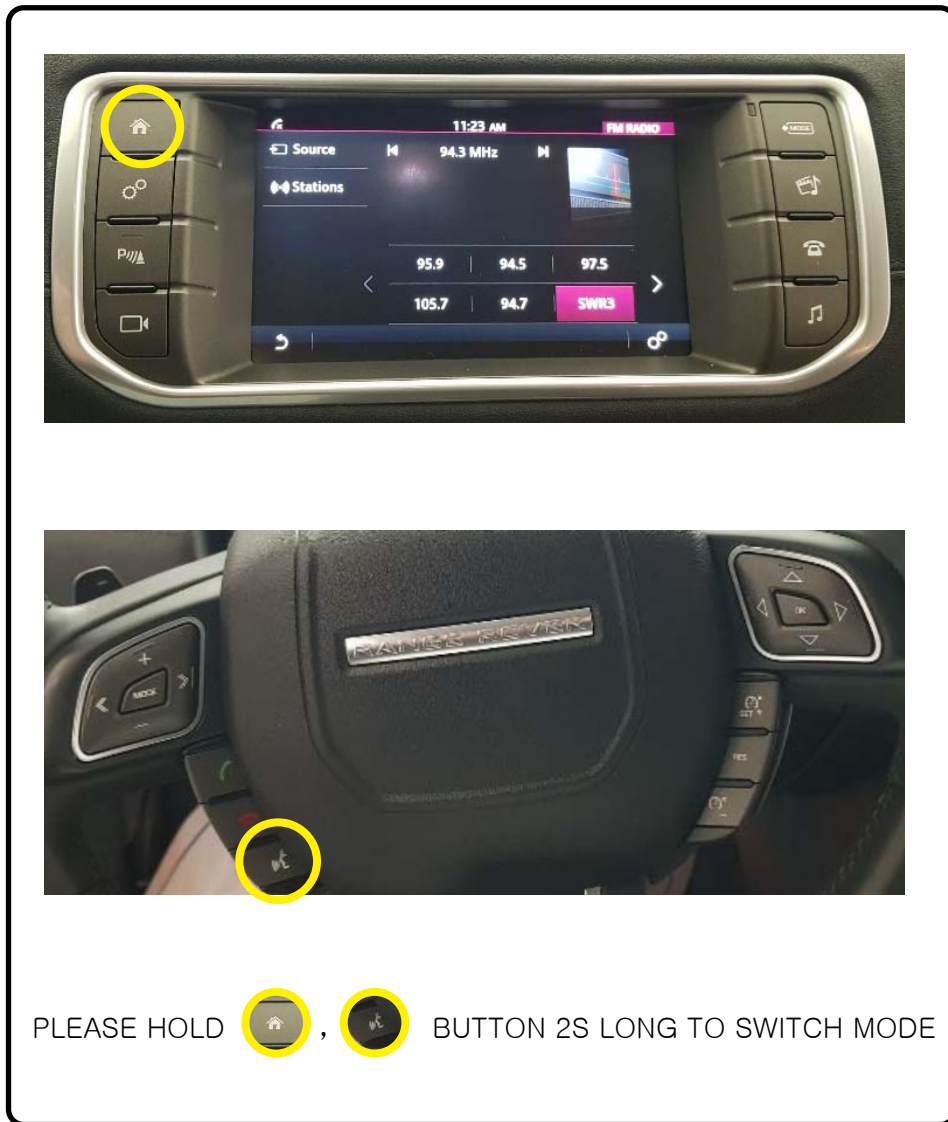

WITHOUT INSTALLING VIDEO IN MOTION- DIP 3 OFF
 JAGUAR XF, XJL CAN (IN LEFT SIDE OF TRUNK)

INSTALL VIDEO IN MOTION

- **DIP 3 ON**(SCREEN WILL NOT DISPLAY ANYTHING WHEN DIP SWITCH 3)
LAND ROVER/RANGE ROVER CAN (UNDER THE DRIVER/PASSENGER SEAT)

■ WITHOUT INSTALLING VIDEO IN MOTION- **DIP 3 OFF**
 LAND ROVER/RANGE ROVER CAN (UNDER THE DRIVER/PASSENGER SEAT)

NO.3 B+

NO.1 GROUND

- NO.18 LIN (BUTTONS OF STEERING WHEEL)
- NO.17 CAN HIGH
- NO.16 CAN LOW

EVOQUE 8"

HOW TO INSTALL LVDS IN/OUT BETWEEN HEAD UNIT AND INTERFACE

PLEASE PULL OUT OEM LVDS CABLE **A**, AND LVDS IN CABLE **B** OF INTERFACE CONNECTS WITH HEAD UNIT.

HOW TO SWITCH SCREEN – JAGUAR XF

- A** OEM VOICE CONTROL AVAILABLE
 – HOLD VOICE BUTTON 2S TO SWITCH MODE

 VOICE VOICE CONTROL UNAVAILABLE
 – HOLD VOICE BUTTON 2S TO SWITCH MODE IF OEM SOUNDS MUTED WHEN YOU SWITCH MODE BY VOICE BUTTON.
 PLEASE PRESS VOICE BUTTON FOR SHORT TO OPEN SOUND
- A** HOLD VOICE 3S TO SWITCH REAR MODE BETWEEN OEM REAR CAMERA AND EXTERNAL CAMERA INPUT
- B** HOLD LEFT BUTTON 3S TO SWITCH REAR PIP MODE
- C** HOLD VOLUME DOWN BUTTON 7S TO SET VIDEO IN MOTION ON/OFF
 (DIP SWITCH 3 ON)