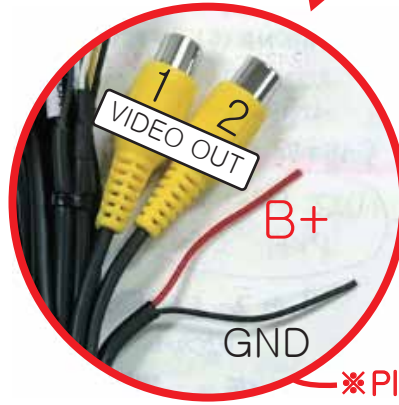

# RM22B – BENZ 2015 [NTG5.0/ 5.1] REAR VIDEO OUT INTERFACE MANUAL

1. Compatible Vehicle : BENZ-NTG 5.0/ 5.1 (S, C, CLA, CLS, A, B, E, GLE, V-Class)

2. How to set DIP S/W : [ (ON) 0 : ↓ off on / (OFF) 1 : ↑ off on ]

OFF		1,1 : 7"CLA, CLS, A, B, E, V, GLE, C-CLASS
ON		
OFF		0,1 : 8.4"C-CLASS
ON		
OFF		1,0 : 12.3"S-CLASS (LEFT STEERING)
ON		
OFF		0,0 : 12.3"S-CLASS (RIGHTH STEERING)
ON		

[ Components ]

※Please connect the Power B+※