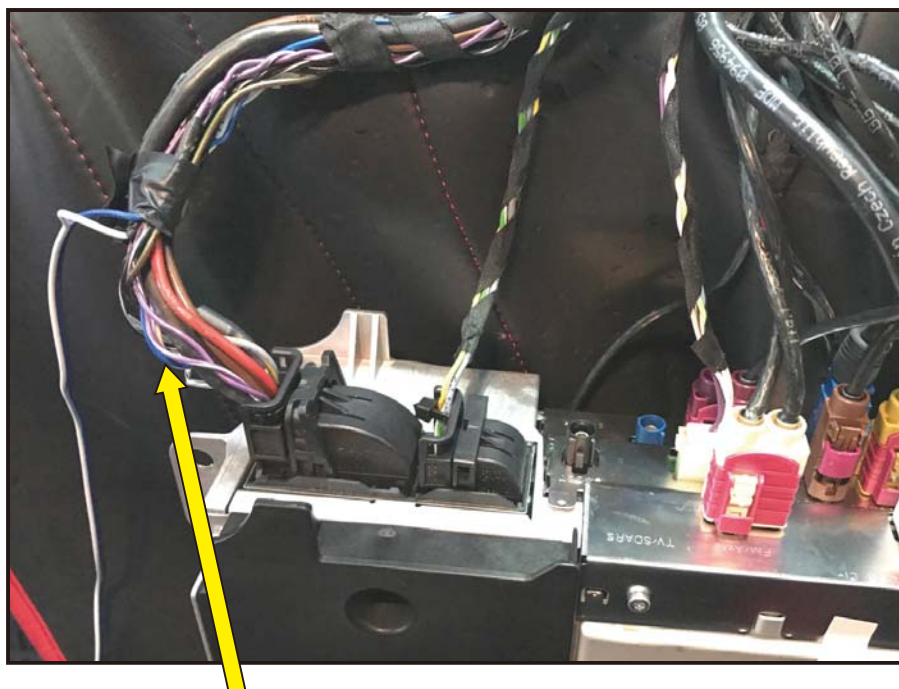

HOW TO CONNECT CAN

TYPE 1