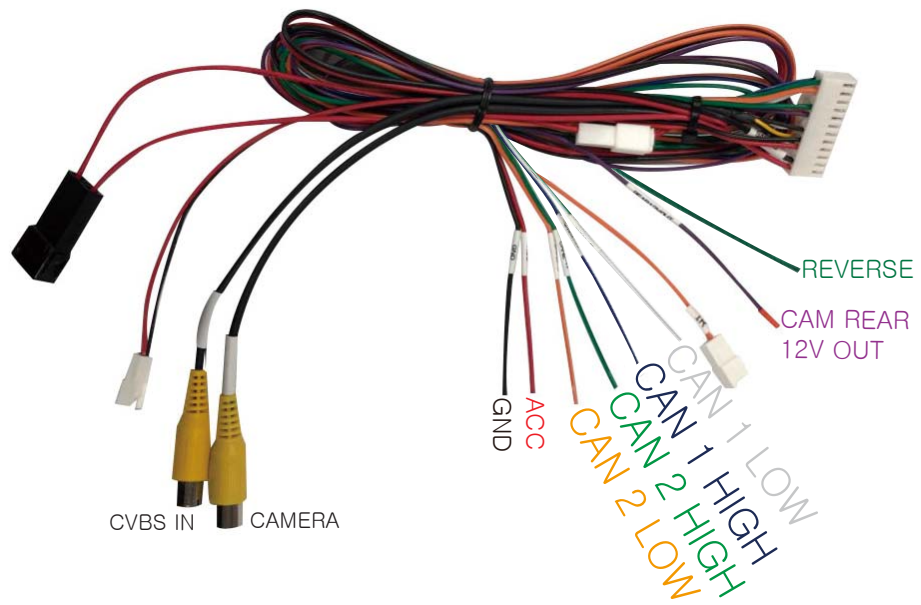

HOW TO CONNECT CAN