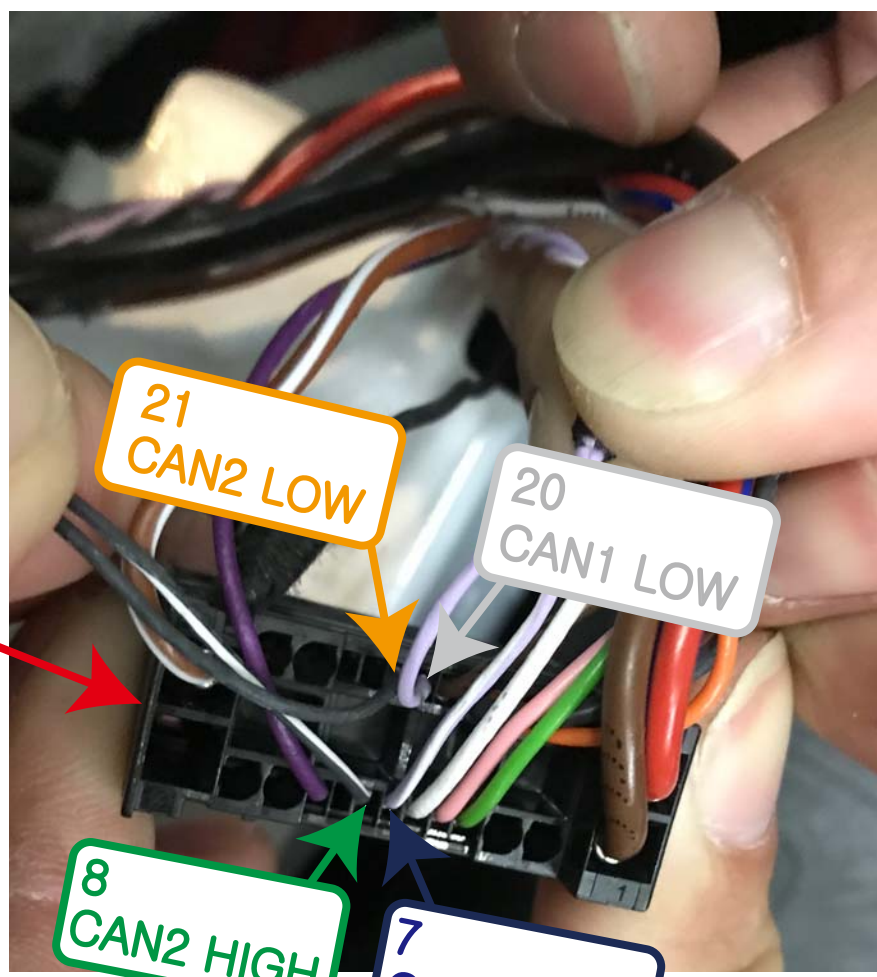

HOW TO CONNECT CAN