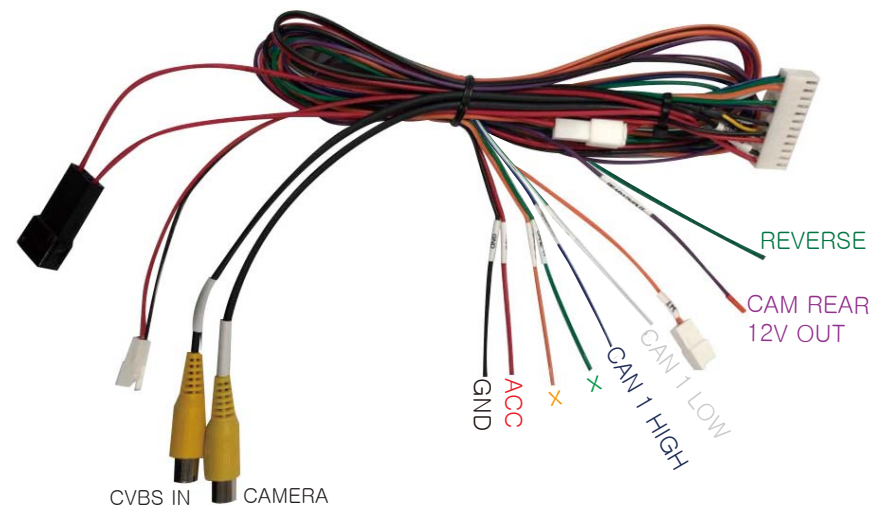

# CONNECTION (IU32BH)

※ ① USE FOR HDMI MODEL ※

## DIP S/W [OFF : ↑(UP) / ON : ↓(DOWN)]

A, B, CLA, GLA, GLB, GLE, GLS  
WIDE TYPE 10.2"/12.3" SCREEN  
1920X720

2024 SPRINTER  
WIDE TYPE 10.25" SCREEN  
1920X720

DIP_SW1	Navigation On/Off
DIP_SW2	OFF
DIP_SW3	OFF
DIP_SW4	CAMERA ON/OFF
DIP_SW5	VEHICLE SETTING
DIP_SW6	VEHICLE SETTING
DIP_SW7	VEHICLE SETTING
DIP_SW8	VEHICLE SETTING
DIP_SW9	VEHICLE SETTING
DIP_SW10	ON

## IU32BH SPEC

- INPUT SPEC
  - 1 x LVDS Input
  - 1 x HDMI input
  - 1 x CVBS(rear camera)
  - 1 x CVBS(front camera or A/V)
- OUTPUT SPEC
  - 1 x CVBS
- POWER SPEC
  - Input power : 8VDC ~ 24VDC
  - Consumption : 5WATT
- SIZE
  - 152\*98\*20mm(Width\*Length\*Height)
- POWER 10pin